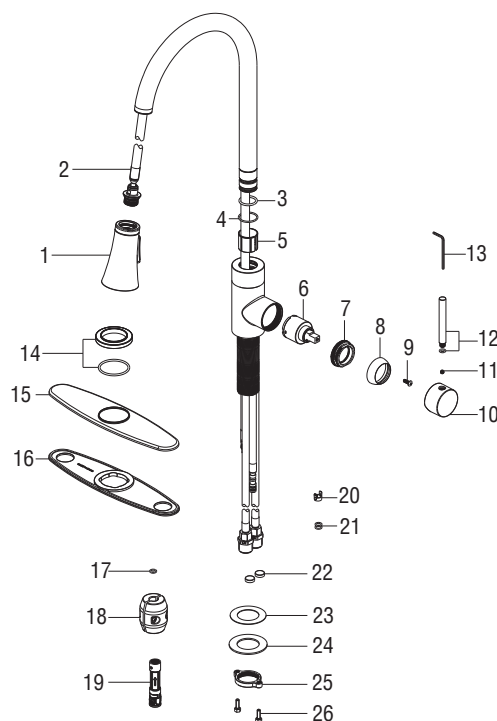

Parts Breakdown

SINGLE HANDLE PULL-DOWN KITCHEN FAUCET

PFXC7011

PFXC7011CP

Model Numbers

PFXC7011CP chrome

PFXC7011BN brushed nickel

* Specify Finish

No.	Item	Part Number
1	Sprayhead	RP38214*
2	Hose	RP70462
3	O-ring	RP60050
4	O-ring	RP60106
5	Ring	RP70458
6	Cartridge	RP20005 PF3357061
7	Bonnet	RP70304
8	Cap	RP80132*
9	Screw	RP50015
10	Handle seat	RP17126*
11	Set Screw	RP50002
12	Handle	RP13334*
13	2.5mm Hex Allen Wrench	RP70221
14	Flange	RP80079*
15	Escutcheon	RP80427*
16	Base Plate	RP70188

No.	Item	Part Number
17	O-ring	RP60089
18	Weights	RP70223
19	Quick Connector	RP70429
20	Block	RP70421
21	O-ring	RP60002
22	Screen Washer	RP70072
23	Plastic Washer	RP64131
24	Metal Washer	RP64111
25	Nut	RP56077
26	Screw	RP50004