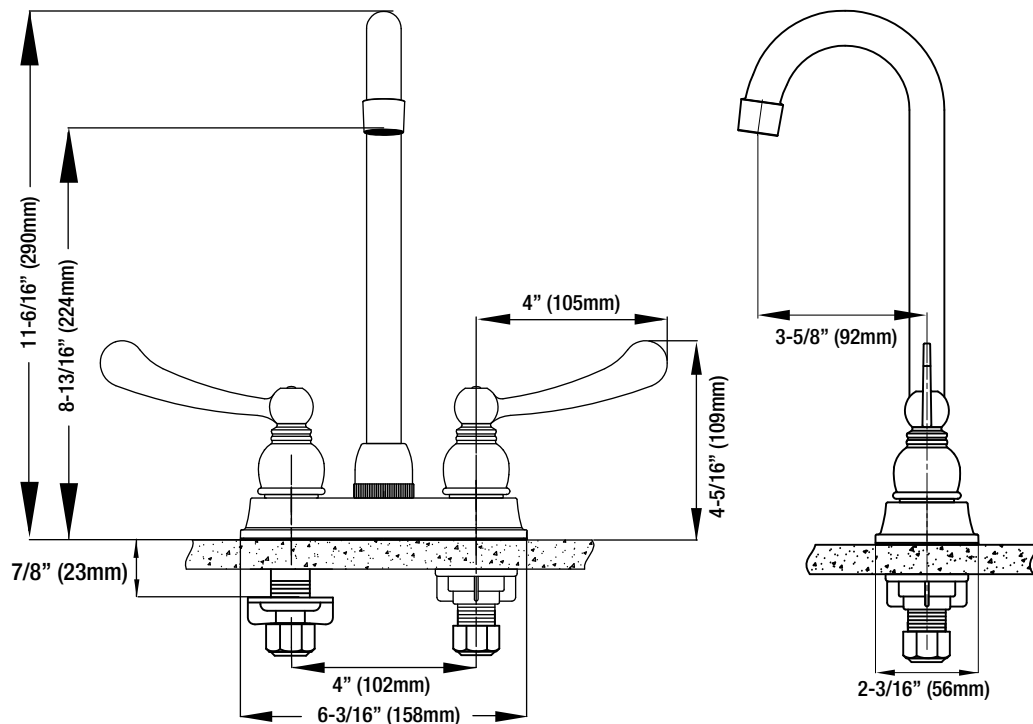

PFWS436CP

Water Saving Two Handle Bar Faucet

Product Features

- 4" centerset
- Ceramic cartridge
- 1.5 GPM water saving aerator
- Metal handles
- 10" Tubular spout
- Durable chrome finish
- Complies with ASME:A112.18.1-2011/CSA:B125.1-11
- NSF61 Compliant
- NSF372 Compliant
- cUPC/IAPMO Listed
- ADA Compliant

PFWS436CP

Product Specifications

Available Parts

PF111561	Hot ceramic cartridge
PF111560	Cold ceramic cartridge
PF141381PK	Hot lever handle
PF141382PK	Cold lever handle
PF654508	Aerator kit
PFX4LAVEXT	Thick deck mounting kit

Optional Accessories

PFXAER05	0.5 GPM Aerator insert
----------	------------------------

Warranty and Codes

This product comes complete with installation, operating, care and maintenance instructions. This PROFLO faucet carries a limited lifetime warranty when installed in residential applications. The warranty is five years in commercial applications. This product meets ASME: A112.18.1-2011 *Compliant with lead content requirements of US Senate Bill S.3874