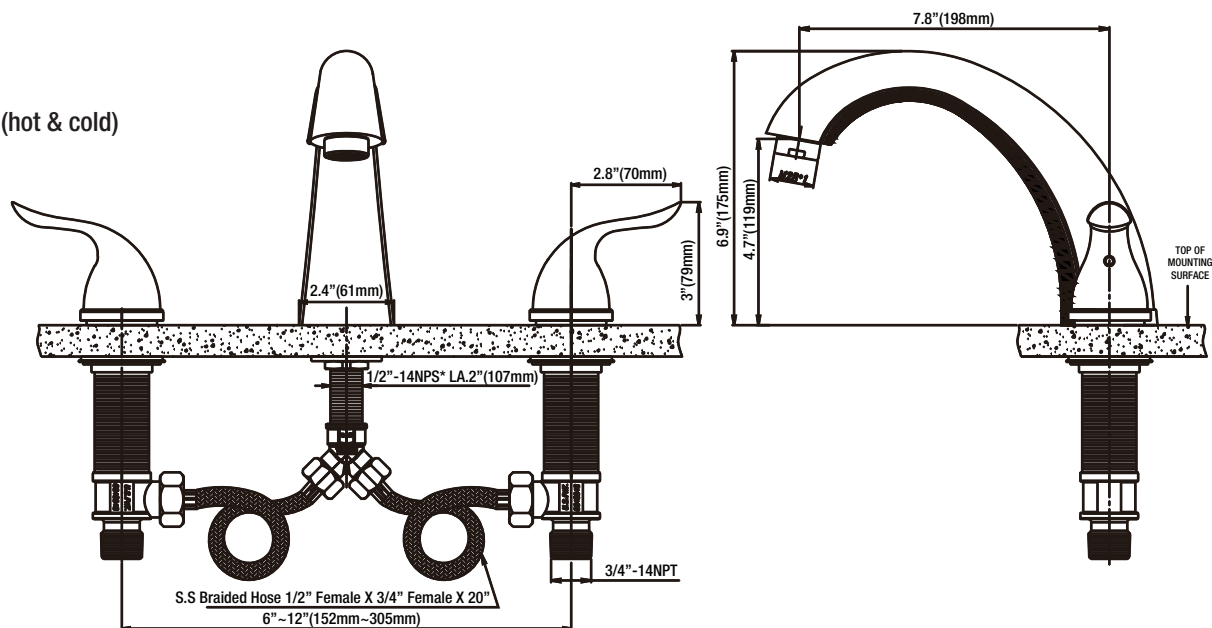

Product Specifications

Warranty and Codes

This product comes complete with installation, operating, care and maintenance instructions. This PROFLO product carries a limited lifetime warranty when used in residential applications. This product meets ANSI: A112.18.1M.

NSF-61

Distributed Exclusively by Ferguson and Wolseley Canada