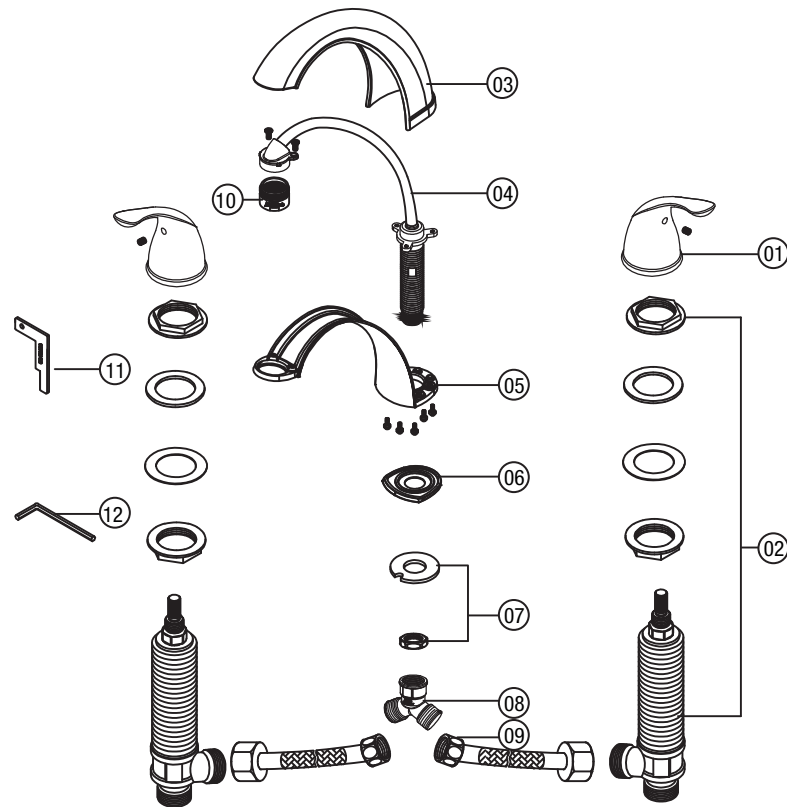

Parts Breakdown

Roman Tub Faucet Two Handle

PF7870

PF7870

Parts for CP/BN/ORB

No.	Part Name	QTY.
01	Handle	2
02	Metal handle - hot	2
03	Body Assrmbly	1
04	Spout Cap	1
05	Spout Base	1
06	Washer	1
07	Nut	1
08	Y-Valve	1
09	Stainless Hose	2
10	Aerator	1
11	Gauge	1
12	L-Wrench	1

PF141579PK

Hot and Cold
Ceramic
Cartridge (Pair)

Warranty and Codes

This product comes complete with installation, operating, care and maintenance instructions. All PROFLO faucets carry a limited warranty limited lifetime warranty when used in residential applications. This product meets ANSI: A112.18.1M.