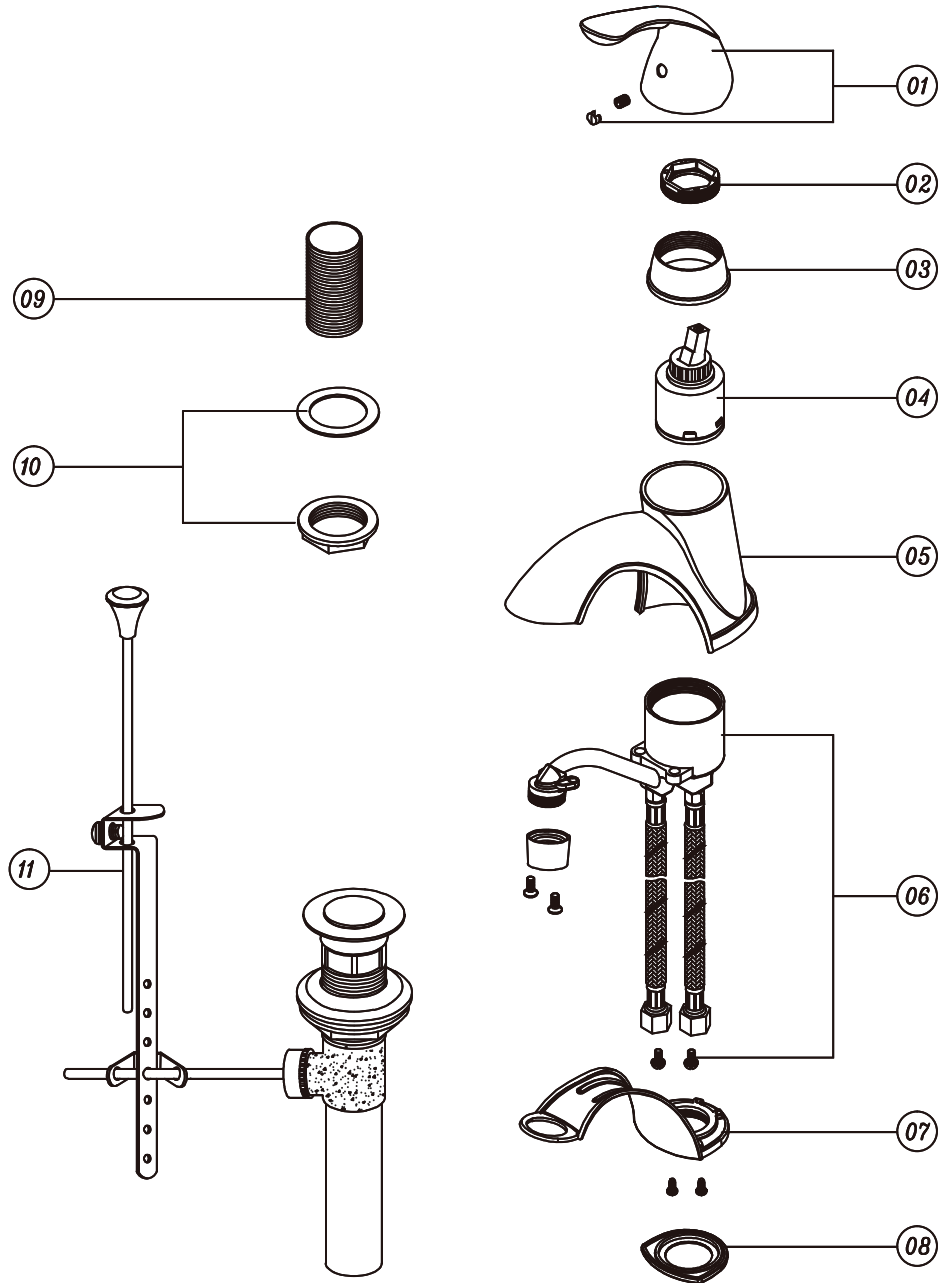

Parts Breakdown

**Water Saving Lavatory  
Faucet Single Handle, Single Hole**

**PFWS7850**

**PFWS7850**

**Available Parts**

PF3357061WTY - Ceramic disc cartridge (warranty)

NO.	DESCRIPTION	QTY
1	HANDLE	1
2	ADJUSTING RING	1
3	CAP	1
4	CERAMIC DISC CARTRIDGE	1
5	SPOUT CAP	1
6	BODY ASSEMBLY	1
7	SPOUT BASE	1
8	WASHER	1
9	TUBE	1
10	WASHER	1
11	POP-UP ASSEMBLY	1

**Warranty and Codes**

This product comes complete with installation, operating, care and maintenance instructions. All PROFLO faucets carry a limited lifetime warranty. This product meets ANSI: A112.18.1M. Compliant with lead content requirements of California AB 1953 and Vermont S.152.