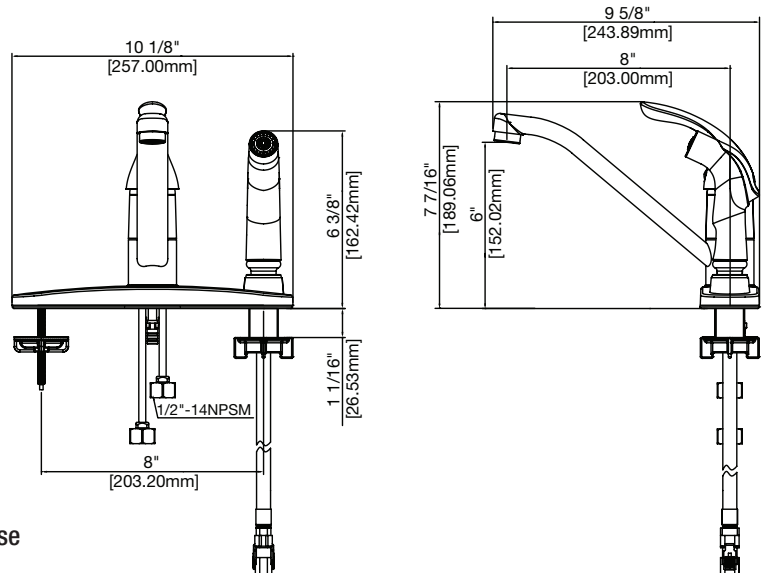

Available Parts

1. PF3357061WTY Cartridge
   PF3606201CPWTY Chrome Side Sprayer with Hose
   PF3606204BNWTY Brushed Nickel Side Sprayer with Hose