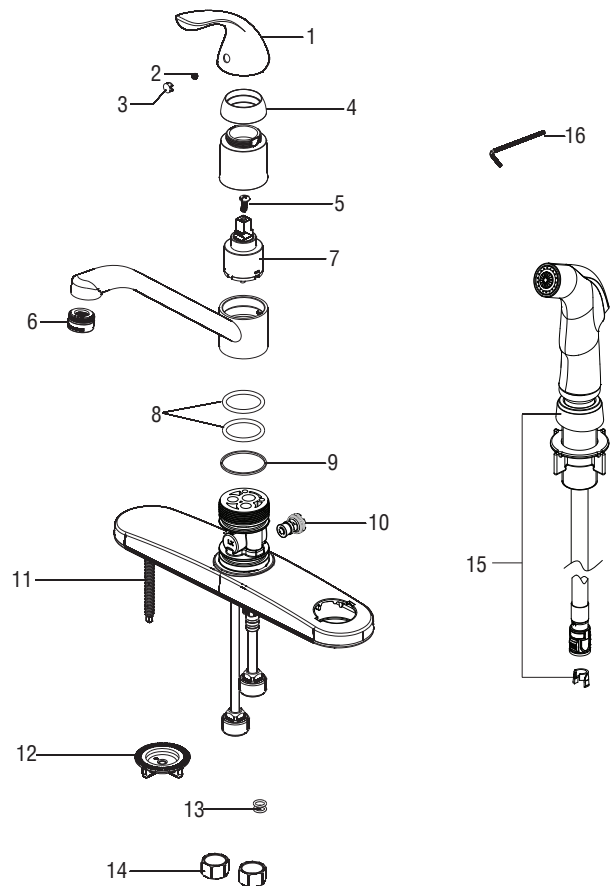

**PFXC4121**

**Single Handle Kitchen Faucet  
With Side Sprayer**

**PFXC4121**

**\* Specify Finish**

| No. | Item                   | Part Number |
|-----|------------------------|-------------|
| 1   | Handle                 | RP13060*    |
| 2   | Set Screw              | RP50002     |
| 3   | Index                  | RP10006     |
| 4   | Cap                    | RP80004*    |
| 5   | Screw                  | RP50015     |
| 6   | Aerator                | RP30094*    |
| 7   | Cartridge              | PF3357061   |
| 8   | O-ring                 | RP60032     |
| 9   | Washer                 | RP64070     |
| 10  | Diverter               | RP70037     |
| 11  | Bolt                   | RP50071     |
| 12  | Mounting Nut           | RP56109     |
| 13  | O-ring                 | RP60002     |
| 14  | Coupling Nut           | RP56002     |
| 15  | Side Spray             | PF36105*    |
| 16  | 2.5mm Hex Allen Wrench | RP70221     |

**Warranty and Codes**

This product comes complete with installation, operating, care and maintenance instructions. This PROFLO faucet carries a limited lifetime warranty when installed in residential applications. The warranty is five years in commercial applications. This product meets ASME: A112.18.1.