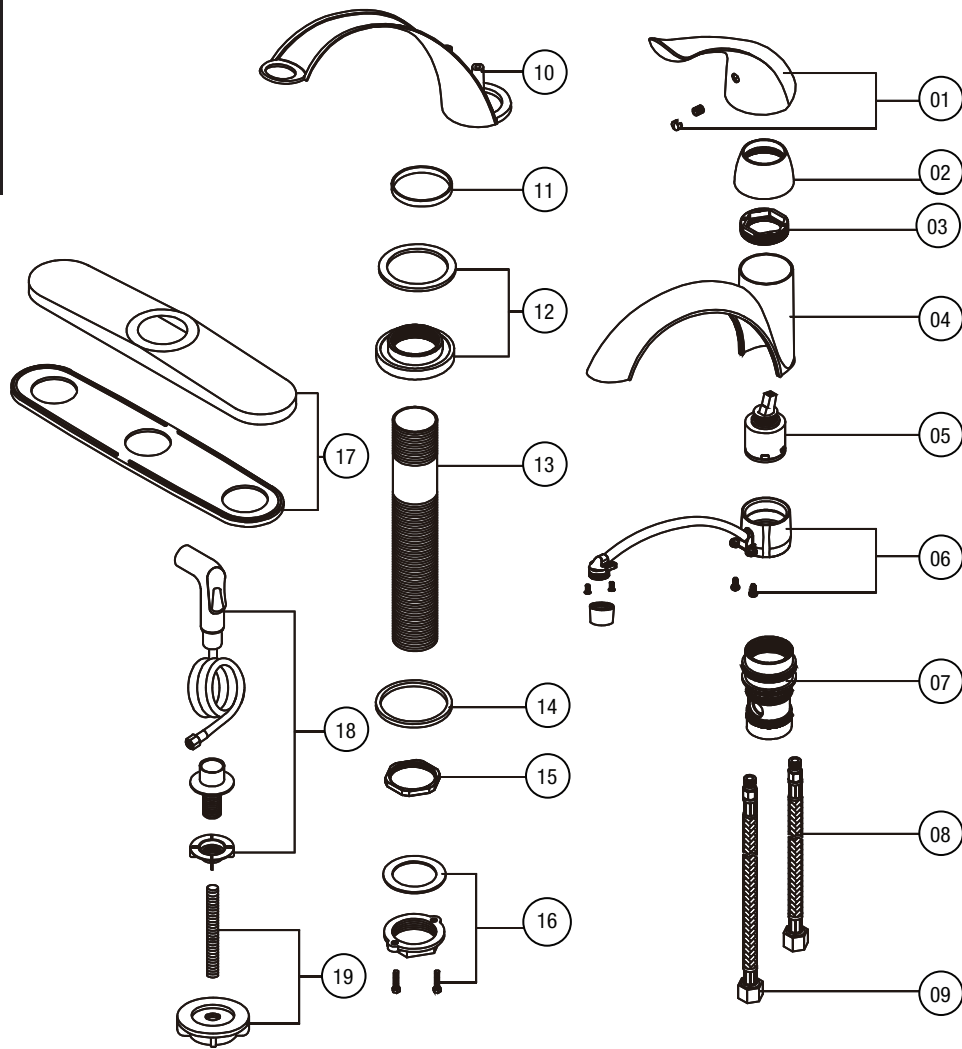

Parts Breakdown

# Single Handle Kitchen Faucet with side spray

PFXC1511

PFXC1511

NO.	DESCRIPTION	QTY
1	HANDLE	1
2	HANDLE CAP	1
3	HANDLE CAP NUT	1
4	SPOUT HOUSING	1
5	CARTRIDGE PF3357061WTY	1
6	SPOUT	1
7	BODY ASSEMBLY	1
8	STAINLESS HOSE SUPPLY LINE	1
9	STAINLESS HOSE SUPPLY LINE	1
10	THROAT PLATE	1
11	WASHER	1
12	WASHER	1
13	SHANK	1
14	RUBBER GASKET	1
15	HEX NUT	1
16	MOUNTING NUT ASSEMBLY	1
17	DECK PLATE ASSEMBLY	1
18	SIDE SPRAY WITH HOSE	1
19	MOUNTING SCREWS AND NUT	1

## Warranty and Codes

This product comes complete with installation, operating, care and maintenance instructions. All PROFLO faucets carry a limited lifetime warranty when used in residential applications. This product meets ANSI: A112.18.1M.