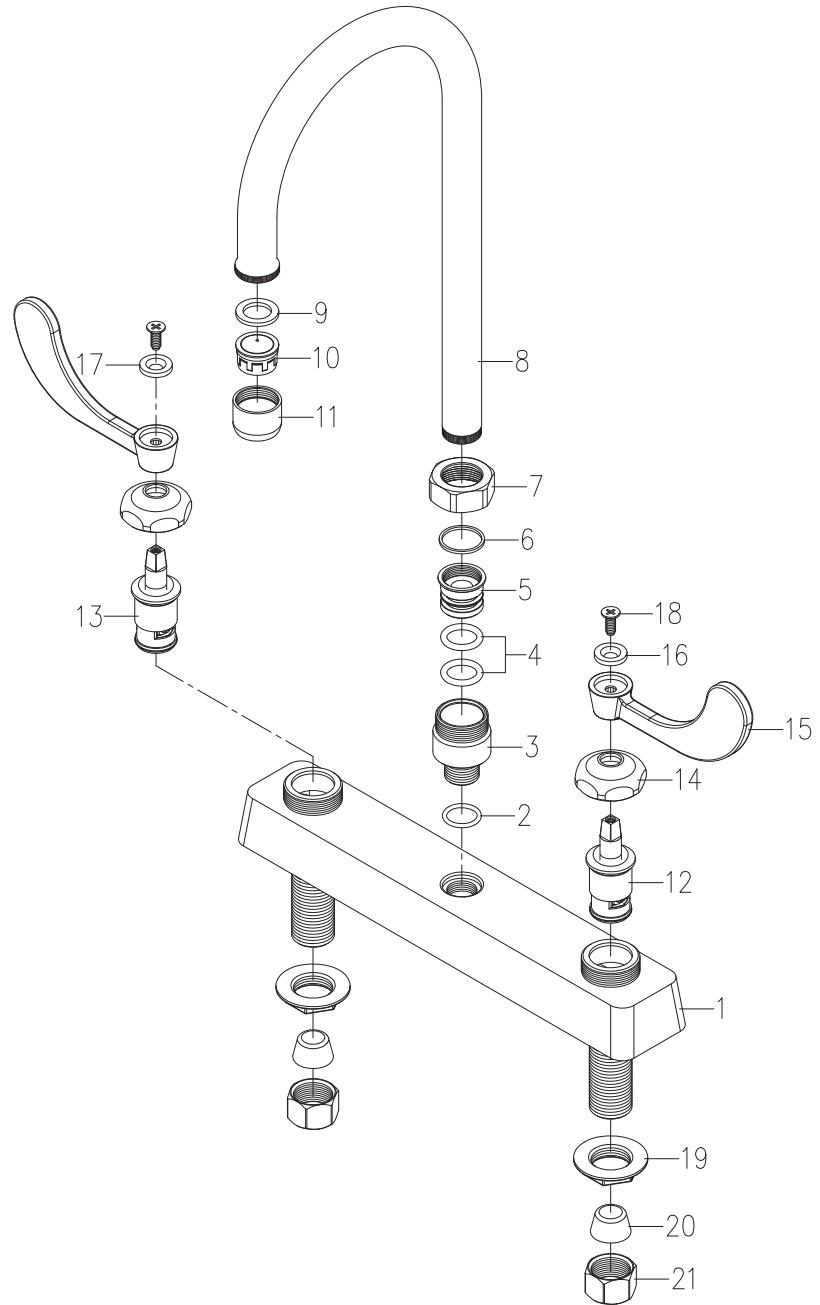

**PFXB304**

# Two Handle Commercial Bar Faucet

**PFXB304**

NO.	Part & Code	Material
1	Faucet Body	N/A Low-lead Brass
2	O-ring	N/A NBR
3	Adapter	N/A Low-lead Brass
4	O-ring	N/A NBR
5	Connector	N/A Low-lead Brass
6	Nylon Ring	N/A Nylon
7	Spout Nut	N/A Brass
8	Spout	PF654518 Low-lead Brass
9	Aerator Kit	NBR
10		POM
11		Brass
12	Cold Cartridge	PF654512 Low-lead Brass
13	Hot Cartridge	PF654513 Low-lead Brass
14	Bonnet	N/A Brass
15	Handle	PF654509 -cold Zinc
16		PF654510 -hot
17	Blue Washer	N/A POM
18	Set Screw	N/A Brass
19	Mounting Nut	PF654511 Brass
20	Cone Washer	N/A PVC
21	Coupling Nut	N/A Brass