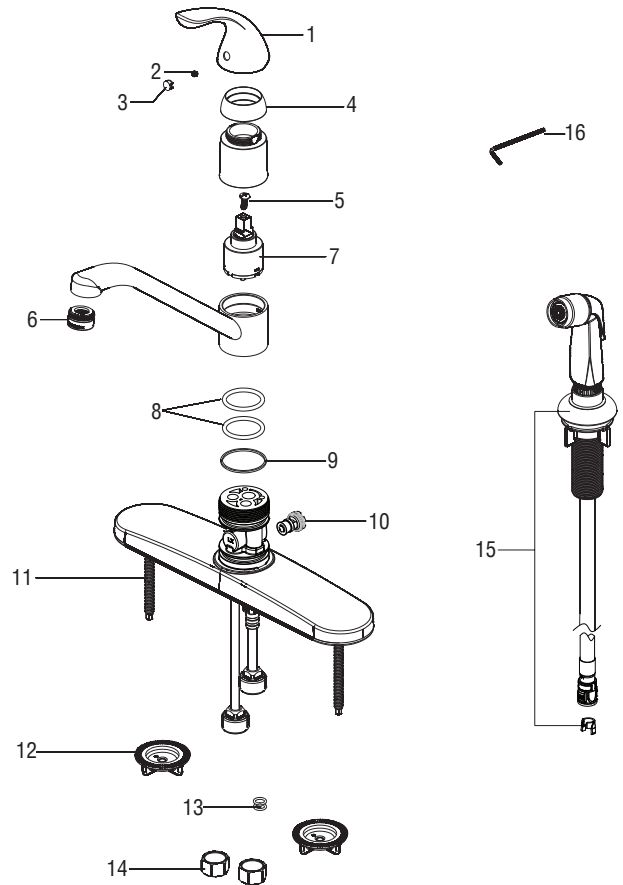

PFXC3111

**Single Handle Kitchen Faucet
With Side Sprayer**

PFXC3111

*** Specify Finish**

No.	Item	Part Number
1	Handle	RP13060*
2	Set Screw	RP50002
3	Index	RP10006
4	Cap	RP80004*
5	Screw	RP50015
6	Aerator	RP30094*
7	Cartridge	PF3357061
8	O-ring	RP60032
9	Washer	RP64070
10	Diverter	RP70037
11	Bolt	RP50071
12	Mounting Nut	RP56109
13	O-ring	RP60002
14	Coupling Nut	RP56002
15	Side Spray	PF36094CP
16	2.5mm Hex Allen Wrench	RP70221

Warranty and Codes

This product comes complete with installation, operating, care and maintenance instructions. This PROFLO faucet carries a limited lifetime warranty when installed in residential applications. The warranty is five years in commercial applications. This product meets ASME: A112.18.1.