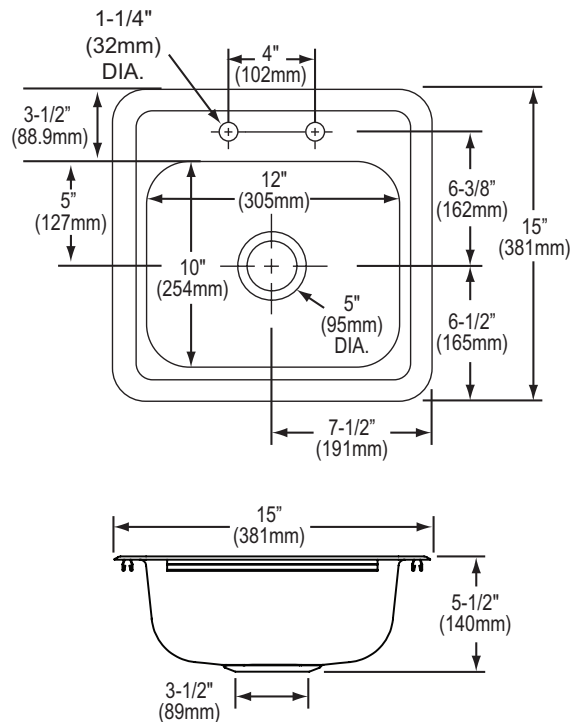

Stainless Steel Bar Sinks

Product Features

- Stainless steel single bowl sink
- Self-rimming
- Sink clips included
- 23 gauge available with 1 or 2 faucet holes
- Overall size 15" x 15"
- Bowl size 12" x 10"
- Bowl depth 5-1/2"
- Drain diameter 3 1/2"
- Minimum cabinet size 18"
- Under spray coating and pads for sound deadening and insulation
- ADA compliant when installed to ADA guidelines

PFSR151562

Model Numbers

- PFSR151561 15X15 1H 5.5 22 GA SS BAR SINK ADA compliant
- PFSR151562 15X15 2H 5.5 22 GA SS BAR SINK ADA compliant

Available Parts

- PFCLIP** Box of 10 clips for self rimming sinks for countertops up to 1-1/2" thick

Sink complies with ASME A112.19.3-2008 CSA B45.4-08.

Product Specifications

* All measurements are nominal. Please verify before actual installation.