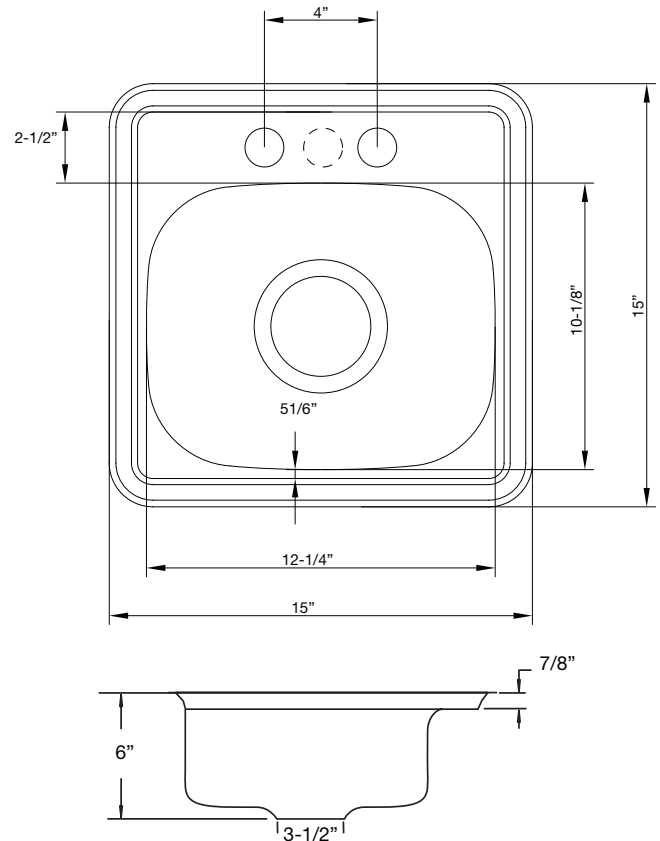

Product Specifications

Warranty and Codes

This PROFLO stainless steel sink carries a limited lifetime warranty. In an effort to continually improve our products, we will make design changes from time to time. We reserve the right to ship newly designed product to fill any order unless it is agreed in writing to do otherwise.

These products meet or exceed ASME/ANSI A112.19.3m.

* All measurements are nominal. Please verify before actual installation.