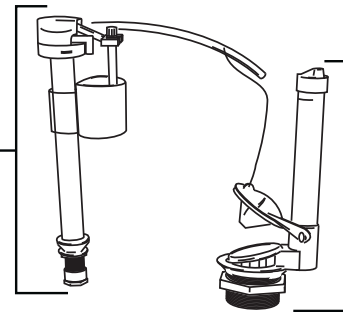

Parts Breakdown

1.28gpf Closet Tank

PFCT100HE Series

PFCT101HEWH

Additional Parts Available

- PF5112HEWH Complete tank assembly
- PF1400HEWH Round front bowl
- PF1401HEWH Elongated bowl
- PF1403HEWH ADA bowl

PF5112LIDWH
White
PF5112LIDBS
Biscuit

Fill Valve Assembly
PF5112FLPK

Flush Valve Assembly
PF5112FVPK
PF5112FRPK
Flapper only

PF5112TLCPPK
Chrome
PF5112TLWHPK
White

Tank-to-Bowl
Gasket & Bolts
PFTGFPK

Bolt Cap and Washer
PFBC43