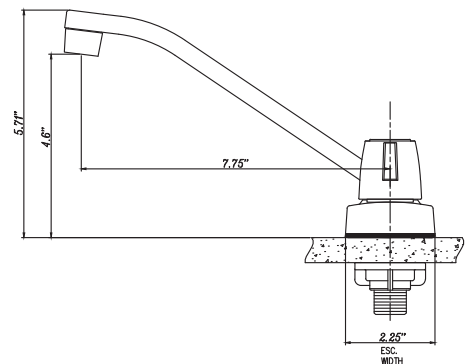

Warranty and Codes

This product comes complete with installation, operating, care and maintenance instructions. This PROFLO faucet carries a 5-year limited warranty. This product meets ANSI: A112.18.1M. Compliant with lead content requirements of California AB 1953 and Vermont S.152.

Distributed Exclusively by Ferguson and Wolsley Canada