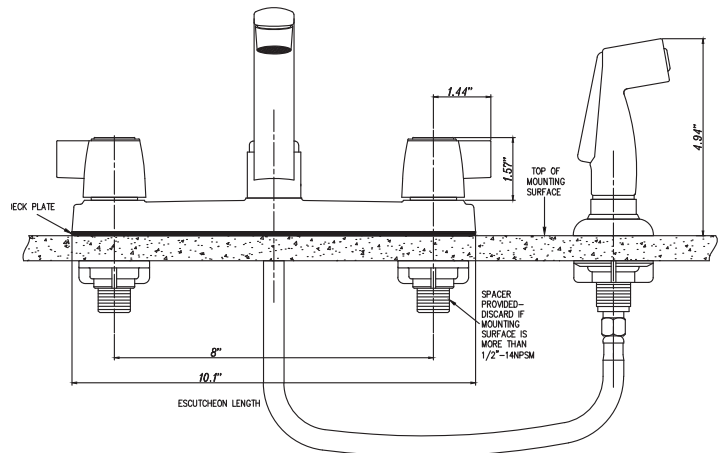

Warranty and Codes

This product comes complete with installation, operating, care and maintenance instructions. This PROFLO faucet carries a 5-year limited warranty. This product meets ANSI: A112.18.1M. Compliant with lead content requirements of California AB 1953 and Vermont S.152.

Distributed Exclusively by Ferguson and Wolsley Canada