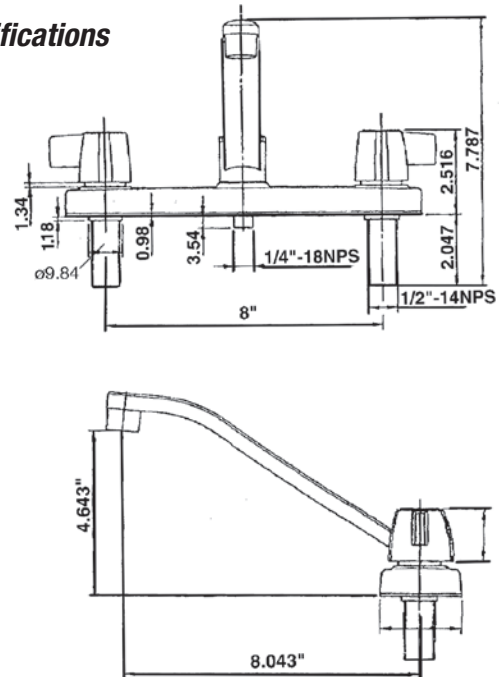

Product Specifications

Warranty and Codes

This product comes complete with installation, operating, care and maintenance instructions. This PROFLO faucet carries a limited lifetime warranty. This product meets ANSI: A112.18.1M.