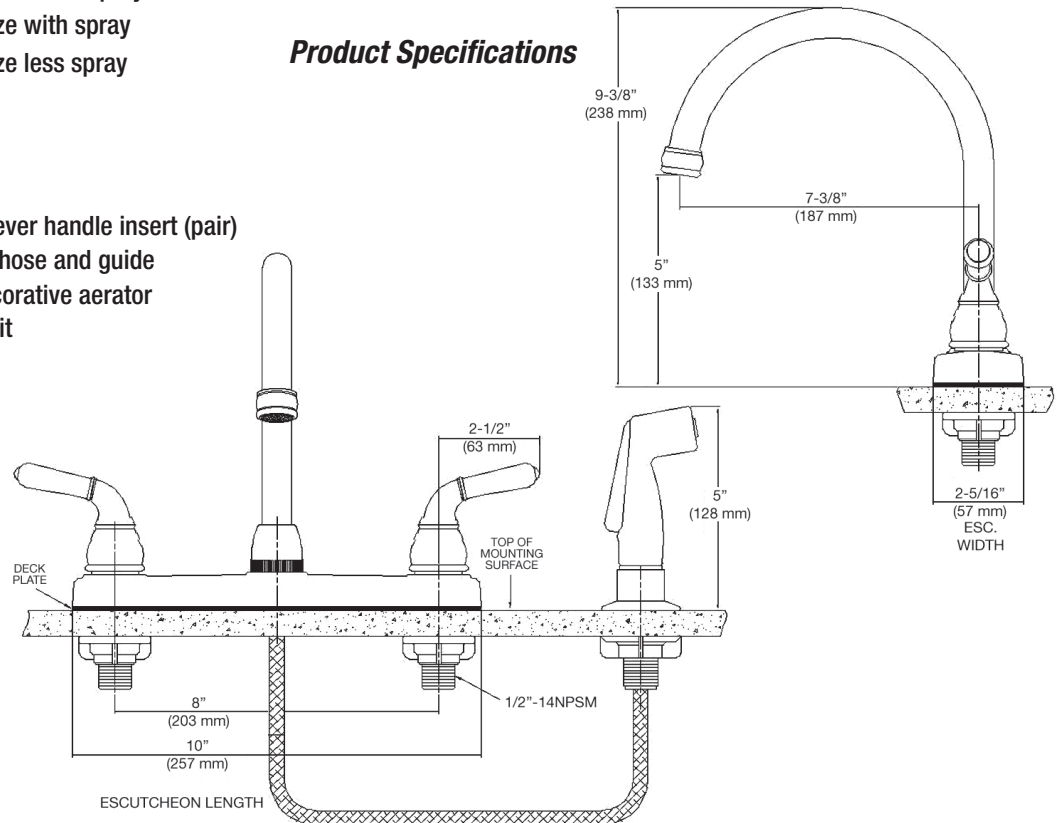

PFXC1414M

Low Lead Two Handle Gooseneck Kitchen Faucets

Product Features

- 1/4 turn design with washerless cartridge
- Decorative lever handles
- ADA and UFAS compliant metal lever handle
- 1.75 GPM CALGREEN Compliant
- UPC/IAPMO listed
- CSA certified

PFXC1414MCPLS

Available Parts

- | | |
|------------|--|
| PF141551PK | Diverter |
| PF141567PK | Chrome decorative lever handle insert (pair) |
| PF140330PK | Chrome spray head, hose and guide |
| PF143150PK | Chrome 2.0 GPM decorative aerator |
| PFX4LAVEXT | Thick deck mounting kit |

Product Specifications

Warranty and Codes

This product comes complete with installation, operating, care and maintenance instructions. This PROFLO faucet carries a 5-year limited warranty. This product meets ANSI: A112.18.1M. Compliant with lead content requirements of California AB 1953 and Vermont S.152.