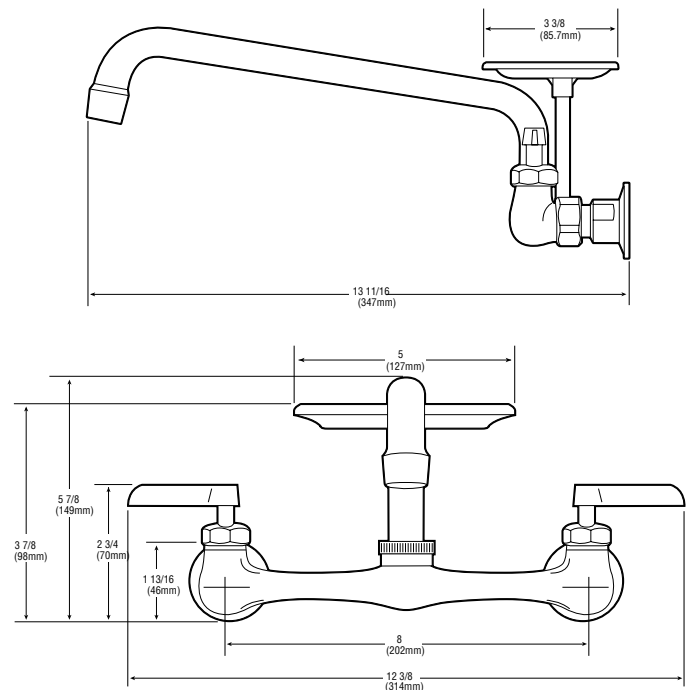

Distributed Exclusively by Ferguson and Wolseley Canada