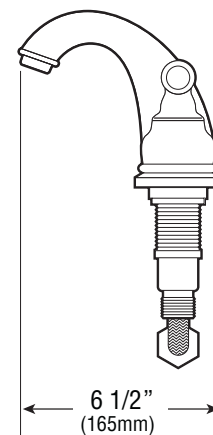

Product Specifications