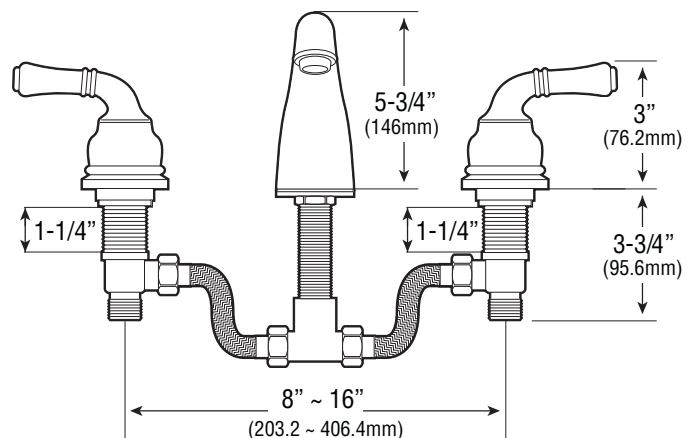

Product Specifications