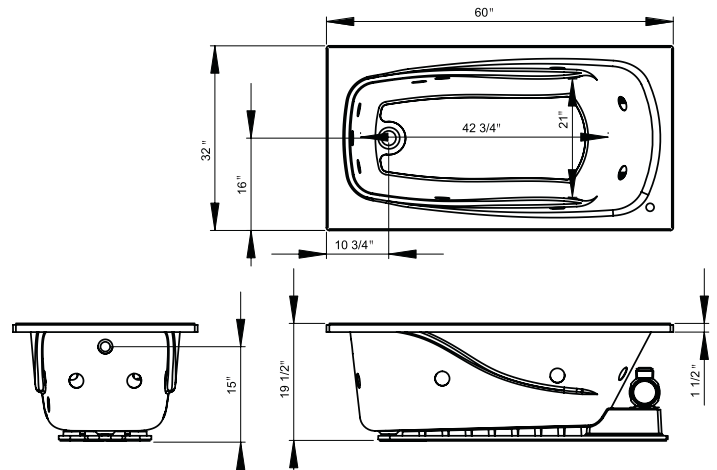

Product Specifications

Construction

This PROFLO Whirlpool is constructed of the highest-grade acrylic and reinforcement composites available. The plumbing system utilizes high-pressure air and waterway tubing and each joint is solvent welded and pressure tested. Each unit is leveled and performance tested before leaving the factory.

NOTE: All dimensions and specifications are nominal and may vary $\pm 1/4$ ". Use actual products for accuracy in critical situations.