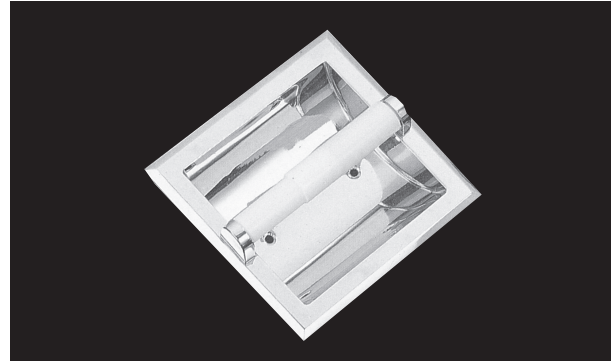

Bath Accessories

**PFLLRSHCP -
RECESSED SOAP HOLDER AND UTILITY BAR**

Product Features

- Polished Chrome finish
- Removable soap dish
- Requires a recess wall bracket for installation (not included)

**PFLLRTPHCP -
RECESSED TOILET PAPER HOLDER**

Product Features

- Polished Chrome finish
- Requires a recess wall bracket for installation (not included)

Product Specifications