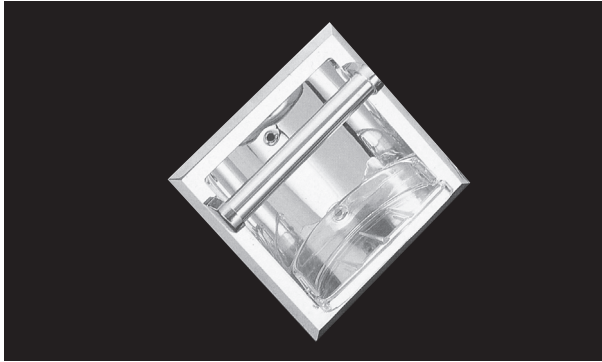

Bath Accessories

**PFLLRSHCP -
RECESSED SOAP HOLDER AND UTILITY BAR**

Product Features

- Polished Chrome finish
- Removable soap dish
- Requires a recess wall bracket for installation (not included)

**PFLLRTPHCP -
RECESSED TOILET PAPER HOLDER**

Product Features

- Polished Chrome finish
- Requires a recess wall bracket for installation (not included)

Product Specifications