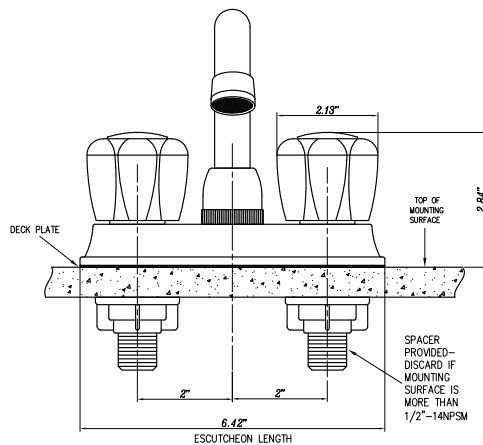

Product Specifications

Warranty and Codes

This product comes complete with installation, operating, care and maintenance instructions. This PROFLO faucet carries a 1-year limited warranty. This product meets ANSI: A112.18.1M. *Compliant with lead content requirements of California AB 1953 & Vermont S.152.

Distributed Exclusively by Ferguson and Wolsley Canada