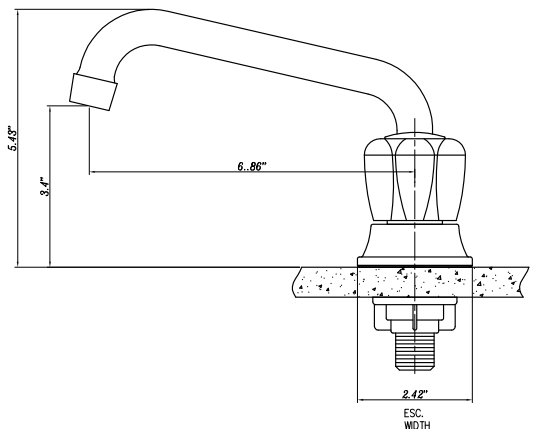

PFX7002A

Low Lead Laundry Tray Utility Faucets

Product Features

- 8" spout with washerless design
- Aerator hose thread connection
- Solid brass waterways
- Renewable seats and stems
- Polished chrome finish
- Includes hose thread adaptor
- 2.0 gpm aerator

General Specifications

- 4" centerset
- NSF-61 compliant
- UPC/IAPMO listed
- CSA certified

PFX7002A

Model Numbers

PFX7002A Acrylic Handles

Available Parts

- PF141191PK** Seat and spring set (2 each)
- PF141192PK** Hot cartridge
- PF141199PK** Cold cartridge
- PF141342PK** Hot acrylic handle
- PF141392PK** Cold acrylic handle
- PF141344PK** Hot and cold button set

Product Specifications

Warranty and Codes

This product comes complete with installation, operating, care and maintenance instructions. This PROFLO faucet carries a 1-year limited warranty. This product meets ANSI: A112.18.1M. *Compliant with lead content requirements of California AB 1953 & Vermont S.152.