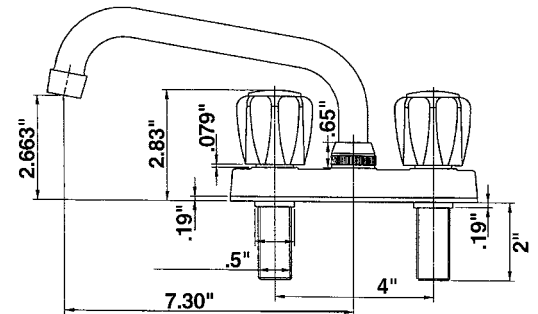

Product Specifications

Warranty and Codes

This product comes complete with installation, operating, care and maintenance instructions. This PROFLO faucet carries a 1-year limited warranty. This product meets ANSI: A112.18.1M. *Compliant with lead content requirements of California AB 1953 & Vermont S.152.

Distributed Exclusively by Ferguson and Wolsley Canada