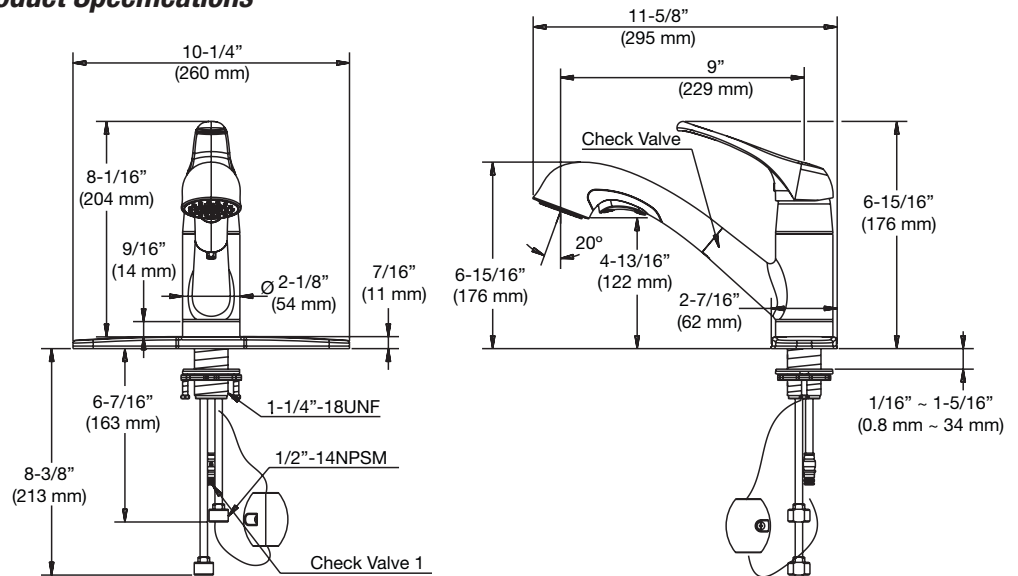

PFX6011

PROFLO[®]

Low Lead Single Handle Kitchen Faucet with Pull Out Spray

Product Features

- Ceramic cartridge
- Metal lever handle
- 2.2 GPM water saving aerator
- 8" Centerset
- 47" Stainless steel braided hose
- Can be mounted with or without deck plate
- ADA compliant
- Meets ANSI: A112.18.1M
- NSF-61 compliant
- UPC/IAPMO listed

PFX6011CP

Model Numbers

PFX6011CP chrome
PFX6011BN brushed nickel
PFX6011RB oil rubbed bronze

Product Specifications

Available Parts

MIR507348N	Cartridge
MIR66D561NT	Hose
MIR66G142N	Hose Adaptor Assembly
PF523133WBN	Brushed Nickel Spray head
PF523133WCP	Chrome Spray head
PF523133WRB	Oil Rubbed Bronze Spray head
MIR603993	Extension Kit