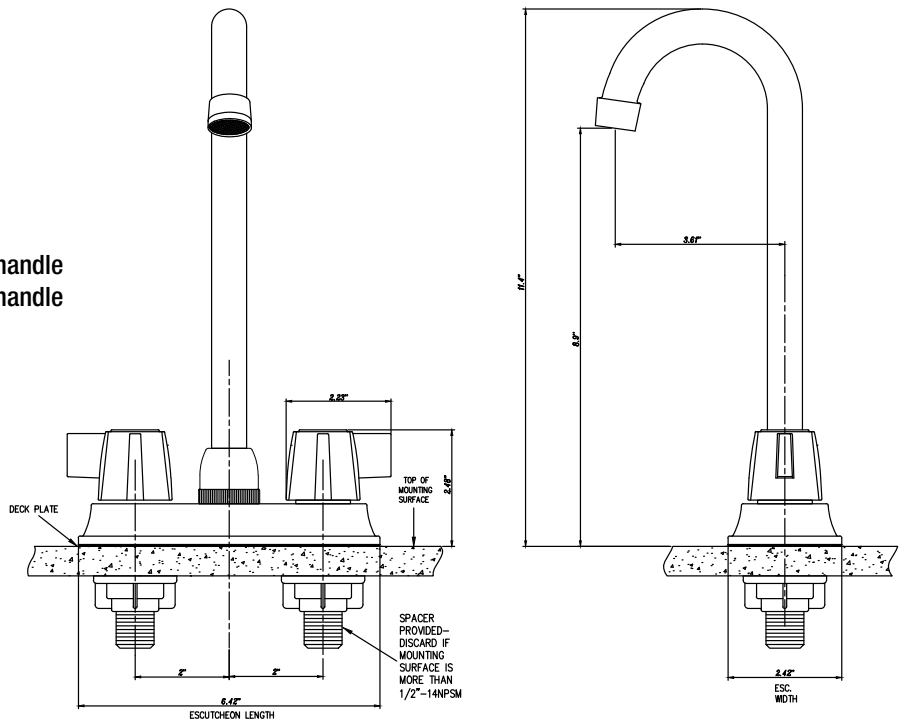

PFWS6002M

Water Saving Two Handle Bar Faucets

Product Features

- Solid brass waterways
- Metal blade handle
- 10" spout
- Washerless design
- 4" centerset
- 2.0 GPM water saving aerator
- NSF/ANSI Std. 61 compliant

Model Numbers

PFWS6002M Chrome

Product Specifications

Available Parts

- PF141191PK . . . . Seat and spring set (2 each)
- PF141192PK . . . . Hot cartridge
- PF141199PK . . . . Cold cartridge
- PF143128PK . . . . Chrome 2.0 GPM female aerator handle
- PF143129PK . . . . Chrome 1.5 GPM female aerator handle

Warranty and Codes

This product comes complete with installation, operating, care and maintenance instructions. This PROFLO faucet carries a limited lifetime warranty. This product meets ANSI: A112.18.1M. Compliant with lead content requirements of California AB 1953 and Vermont S.152.

Distributed Exclusively by Ferguson and Wolseley Canada