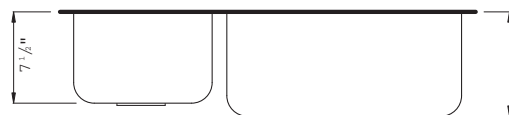

Product Specifications

Warranty and Codes

This PROFLO stainless steel sink carries a limited lifetime warranty. In an effort to continually improve our products, we will make design changes from time to time. We reserve the right to ship newly designed product to fill any order unless it is agreed in writing to do otherwise.

These products meet or exceed ASME/ANSI A112.19.3m.

* All measurements are nominal. Please verify before actual installation.