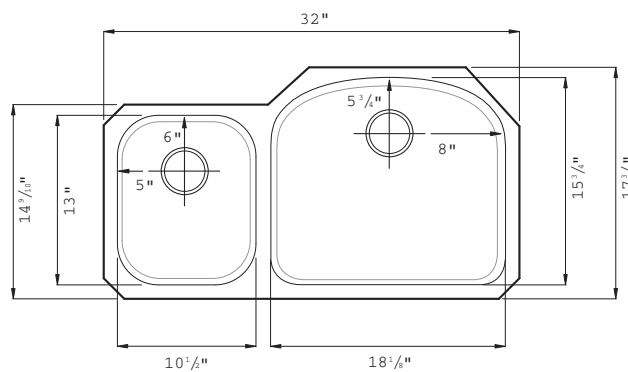

General Specifications

- Overall Size: 32" X 17-3/4"
- Bowl Depth Small: 7-1/2"
- Bowl Depth Large: 8-1/2"
- Drain Diameter: 3-1/2"
- Bowl Size Small: 10-1/2" X 13"
- Bowl Size Large: 18-1/8" X 15-3/4"

PFU0901R

Model Numbers

PFU0901 32" X 17-3/4" 2B UC SS SINK

Product Specifications

Warranty and Codes

This PROFLO stainless steel sink carries a limited lifetime warranty. In an effort to continually improve our products, we will make design changes from time to time. We reserve the right to ship newly designed product to fill any order unless it is agreed in writing to do otherwise.