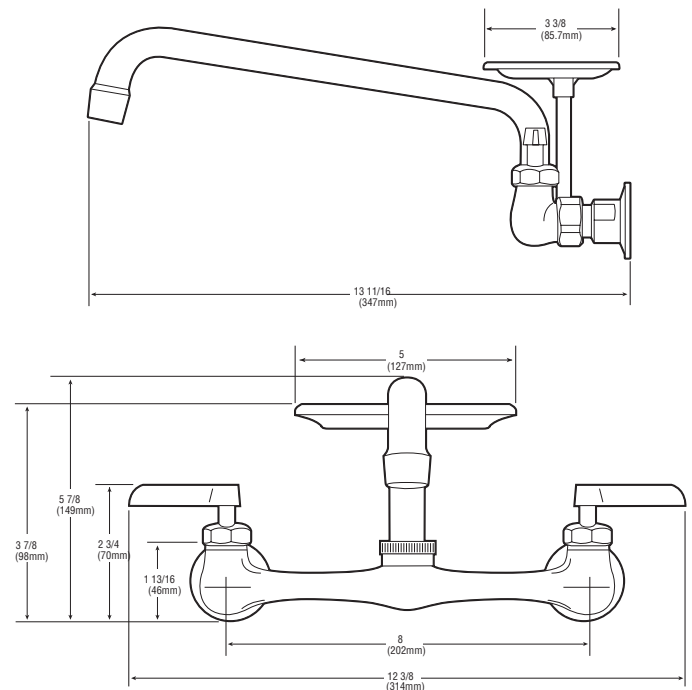

Product Specifications

Model Numbers

PFX800U	6" spout
PFX80012	12" spout

Warranty and Codes

This product comes complete with installation, operating, care and maintenance instructions. This PROFLO faucet carries a limited lifetime warranty when installed in residential applications. The warranty is five years in commercial applications. This product meets ANSI: A112.18.1M.

*Compliant with lead content requirements of California AB 1953 & Vermont S.152.