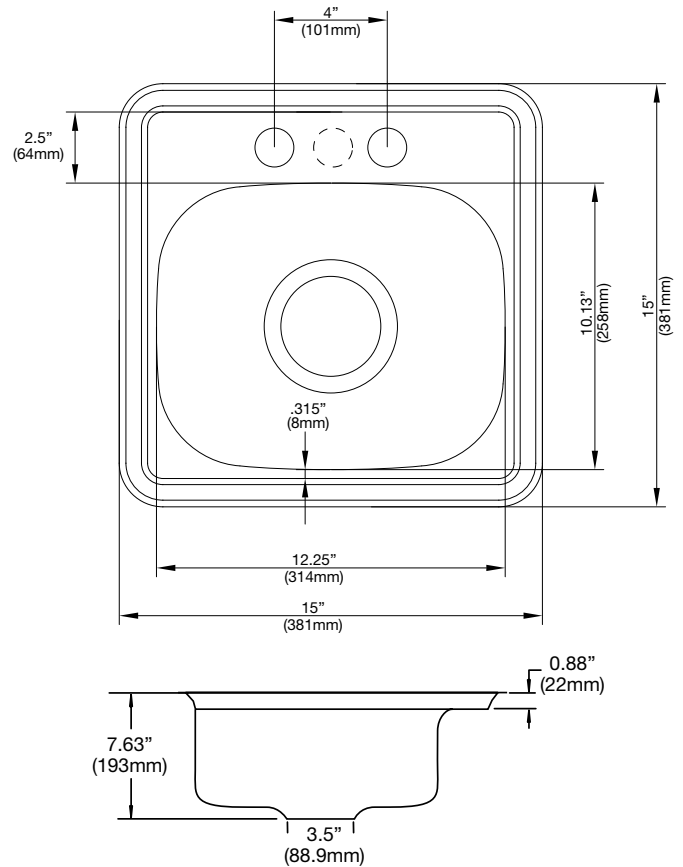

Product Specifications

Warranty and Codes

PROFLO stainless steel sinks carry a 2- year limited warranty. In an effort to continually improve our products, we will make design changes from time to time. We reserve the right to ship newly designed product to fill any order unless it is agreed in writing to do otherwise.

These products meet or exceed ASME/ANSI A112.19.3m.

* All measurements are nominal. Please verify before actual installation.