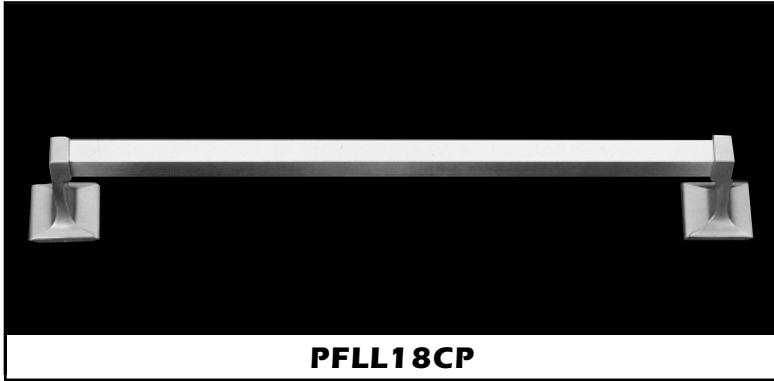

RECESSED TOILET PAPER HOLDER

- Concealed Screw

PFLLRTPHCP

PFLLRTPHCP - chrome

PRODUCT SPECIFICATIONS

PROFLO[®]

TOWEL RING

- Concealed Screw

PFLLRCCP

PFLLRCCP - With chrome ring, chrome

PRODUCT SPECIFICATIONS

PFLLRACP

PFLLRACP - With acrylic ring, chrome

TOWEL BAR SETS

- Concealed screw
- Aluminum bar

PFL18CP - 18" chrome

PFL24CP - 24" chrome

PFL30CP - 30" chrome

PFL18CPBK - 18" chrome in bulk package of 100

PFL24CPBK - 24" chrome in bulk package of 100

PROFLO[®]

PRODUCT SPECIFICATIONS