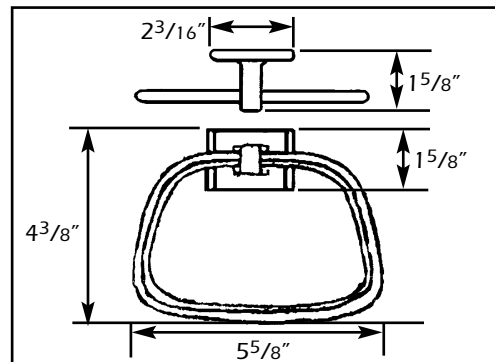

RECESSED TOILET PAPER HOLDER

- Concealed Screw

PFLLRTPHCP

PFLLRTPHCP - chrome

PRODUCT SPECIFICATIONS

PROFLO[®]

TOWEL RING

- Concealed Screw

PFLLRCCP

PFLLRCCP - With chrome ring, chrome

PRODUCT SPECIFICATIONS

PFLLRACP

PFLLRACP - With acrylic ring, chrome

TOWEL BAR SETS

- Concealed screw
- Aluminum bar

PFL18CP - 18" chrome

PFL24CP - 24" chrome

PFL30CP - 30" chrome

PFL18CPBK - 18" chrome in bulk package of 100

PFL24CPBK - 24" chrome in bulk package of 100

PROFLO[®]

PRODUCT SPECIFICATIONS