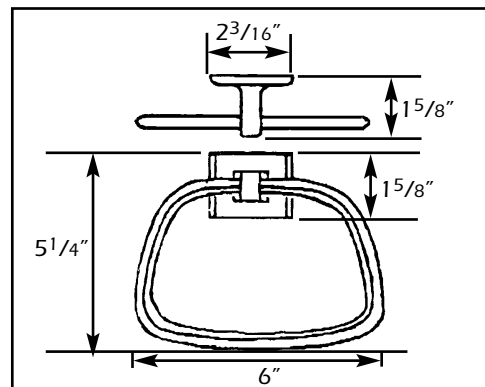

RECESSED TOILET PAPER HOLDER

- Concealed Screw

PFLLRTPHCP

PFLLRTPHCP - chrome

PRODUCT SPECIFICATIONS

PROFLO[®]

TOWEL RING

- Concealed Screw

PFLLRCCP

PFLLRCCP - With chrome ring, chrome

PRODUCT SPECIFICATIONS

PFLLRACP

PFLLRACP - With acrylic ring, chrome

TOWEL BAR SETS

- Concealed screw
- Aluminum bar

PFL18CP - 18" chrome

PFL24CP - 24" chrome

PFL30CP - 30" chrome

PFL18CPBK - 18" chrome in bulk package of 100

PFL24CPBK - 24" chrome in bulk package of 100

PROFLO[®]

PRODUCT SPECIFICATIONS