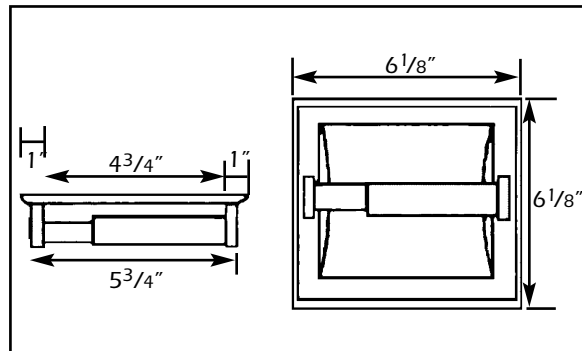

RECESSED TOILET PAPER HOLDER

- Concealed Screw

PFLLRTPHCP

PFLLRTPHCP - chrome

PRODUCT SPECIFICATIONS

PROFLO[®]

TOWEL RING

- Concealed Screw

PFLLRCCP

PFLLRCCP - With chrome ring, chrome

PRODUCT SPECIFICATIONS

PFLLRACP

PFLLRACP - With acrylic ring, chrome

TOWEL BAR SETS

- Concealed screw
- Aluminum bar

PFL18CP - 18" chrome

PFL24CP - 24" chrome

PFL30CP - 30" chrome

PFL18CPBK - 18" chrome in bulk package of 100

PFL24CPBK - 24" chrome in bulk package of 100

PROFLO[®]

PRODUCT SPECIFICATIONS