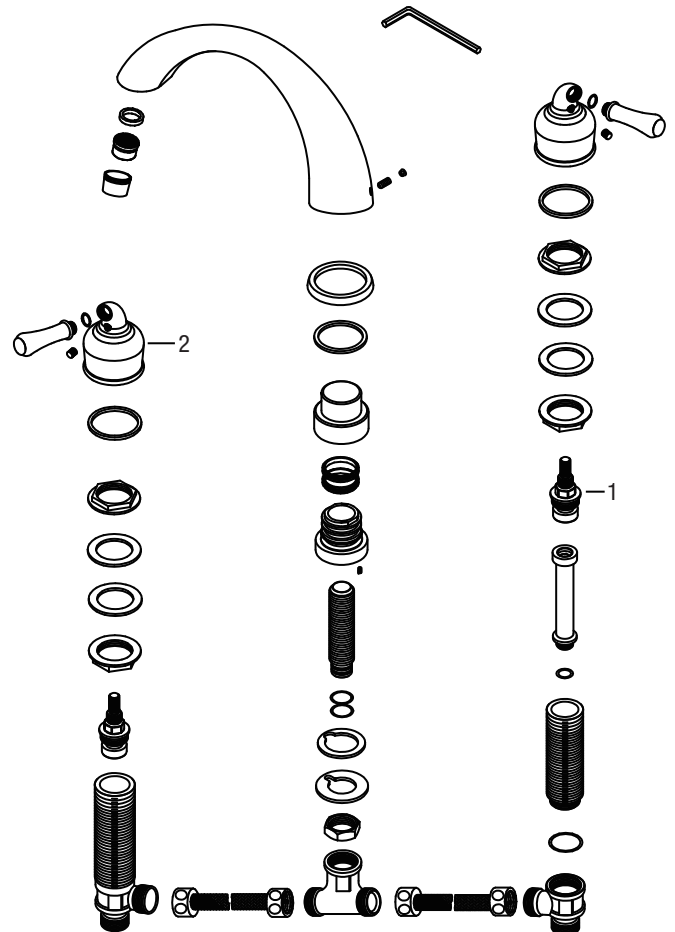

PFLL5001M

ROMAN TUB FAUCET

Model Numbers

PFLL5001MCP Chrome

PFLL5001MBN Brushed nickel

PFLL5001MCP

NO.	Part & Code	Material
1	Cold stem OBPF2655221	Brass
2	Hot handle assembly OBPF7651519*	Zinc

* Specify Finish

Warranty and Codes

This product comes complete with installation, operating, care and maintenance instructions. This PROFLO faucet carries a limited lifetime warranty when installed in residential applications. The warranty is five years in commercial applications. This product meets ASME: A112.18.1.