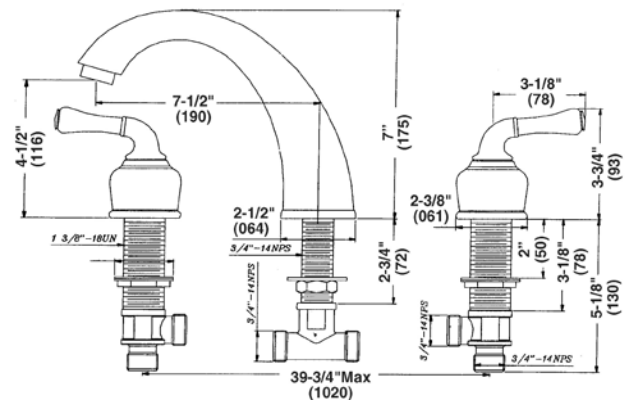

PFLL5001MCP

Roman Tub Faucets

Product Features

- 1/4 turn design with ceramic cartridge
- Solid brass construction
- Adjustable 8-16" centers
- 3/4" MIP connection
- Stainless steel braided connections
- High flow design
- Decorative metal lever handles
- 60 PSI/10 GPM flow rate
- ADA and UFAS compliant metal lever handles

General Specifications

- NSF/ANSI Std. 61 compliant
- UPC/IAPMO listed
- CSA certified

PFLL5001MCP

Product Specifications

Model Numbers

- PFLL5001MCP** Chrome
- PFLL5001MPB** PVD polished brass
- PFLL5001MCPPB** Chrome/brass
- PFLL5001MBN** PVD brushed nickel

Available Parts

PF141579PK . . . Hot and cold ceramic cartridge (pair)

Warranty and Codes

This product comes complete with installation, operating, care and maintenance instructions. This PROFLO faucet carries a limited lifetime warranty. This product meets ANSI: A112.18.1M.