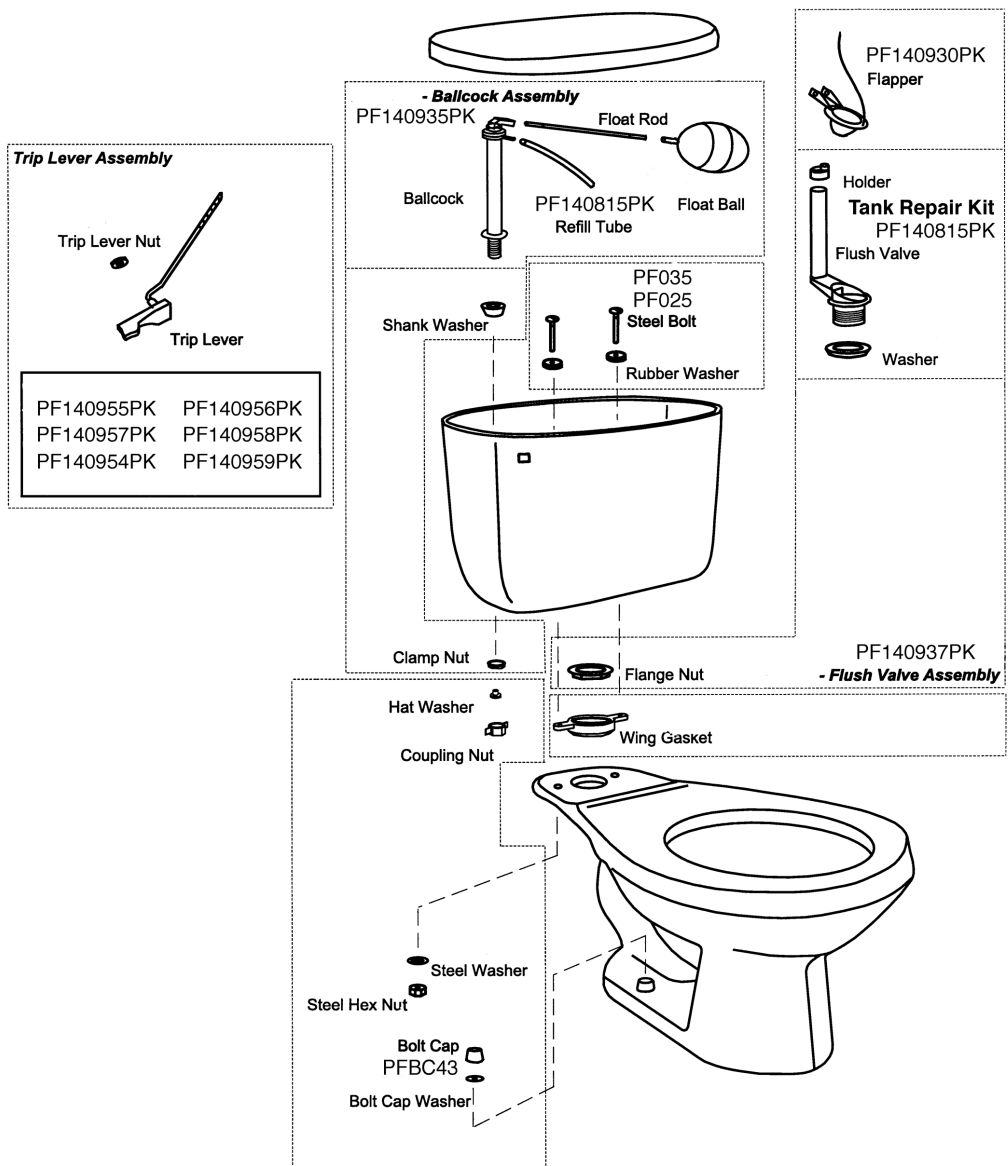

# Parts Breakdown Two Piece Elongated Toilet

PF3212

**PF3212WH**  
Shown with PF2201WH  
elongated bowl

## Warranty and Codes

This product comes complete with installation, operating, care and maintenance instructions. All PROFLO products carry a limited warranty.