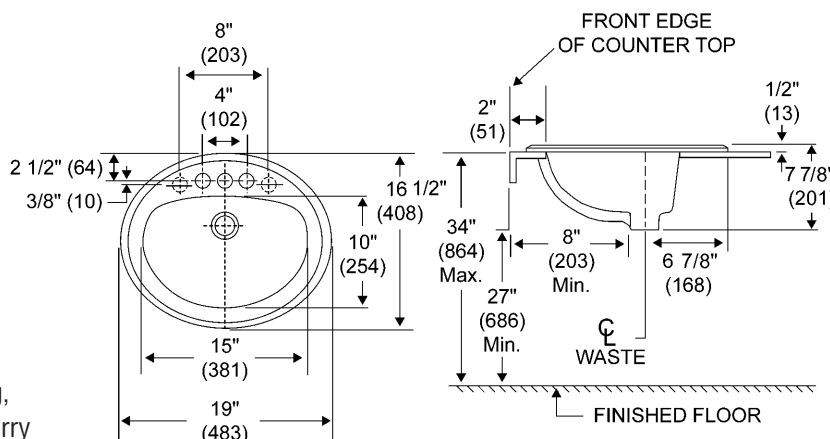

Product Specifications

Warranty and Codes

These products come complete with installation, operating, care and maintenance instructions. All PROFLO fixtures carry a 1-year limited warranty. These products meet or exceed ASME/ANSI A112.19.2M. In an effort to continually improve our products, we will make design changes from time to time. We reserve the right to ship newly designed product to fill any order unless we agree in writing to do otherwise.