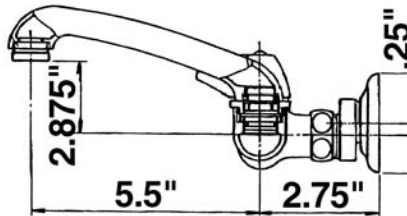

Warranty and Codes

This product comes complete with installation, operating, care and maintenance instructions. This PROFLO faucet carries a limited lifetime warranty. This product meets ANSI: A112.18.1M.