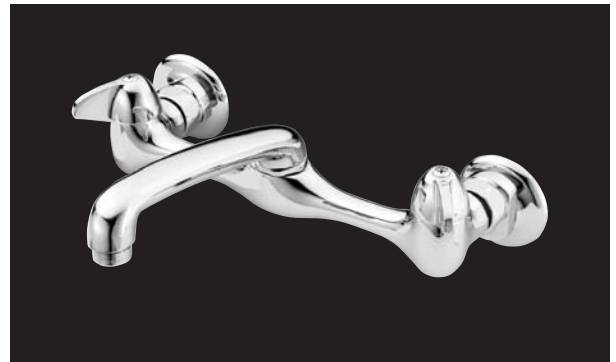

PF800

Utility Faucet

Product Features

- 1/2" IPS inlets
- Adjustable center from 7" to 9"
- 6" cast brass spout with water saving aerator
- Meets ANSI: A112.18.1M
- NSF-61 compliant
- UPC/IAPMO listed
- Solid brass waterways
- Renewable seats and stems
- Polished chrome finish