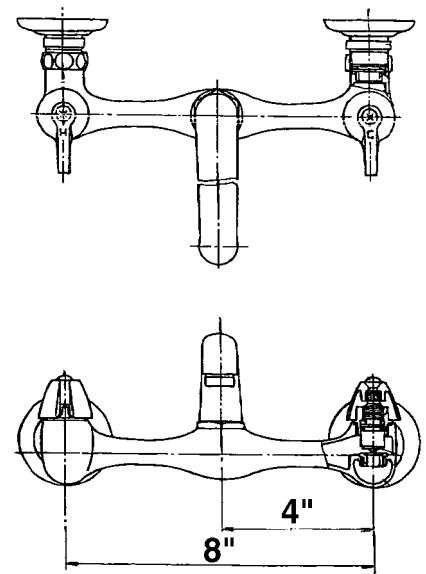

Warranty and Codes

This product comes complete with installation, operating, care and maintenance instructions. This PROFLO faucet carries a limited lifetime warranty. This product meets ANSI: A112.18.1M.