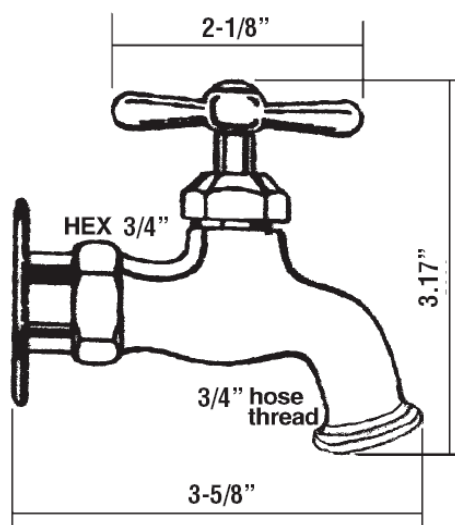

PF760 & PF760HECP

Utility Faucet

Product Features

- Chrome plated brass
- 1/2" single basin
- Aerator not included

General Specifications

- Meets ANSI: A112.18.1M
- Solid brass waterways
- Renewable seats and stems
- Polished chrome finish

Model Numbers

- PF760HECP** female threaded; with hose end spout
PF760 female threaded; less hose end spout

PF760

Product Specifications

PF760HECP

Warranty and Codes

This PROFLO product comes complete with installation, operating, care and maintenance instructions. This product carries a 1-year limited warranty. This product meets ANSI: A112.18.1M.