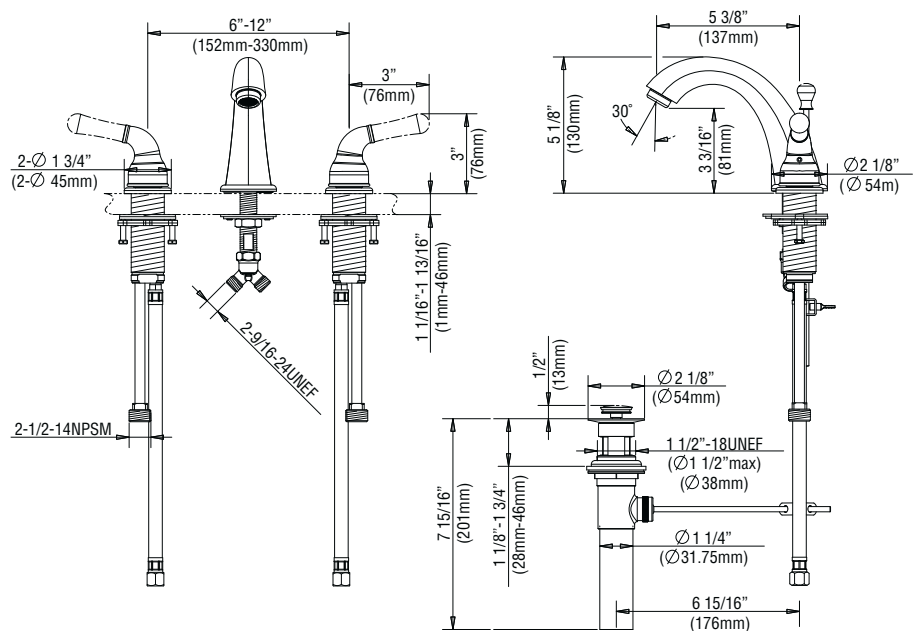

Product Specifications

Warranty and Codes

This product comes complete with installation, operating, care and maintenance instructions. This PROFLO product carries a 1-year limited warranty. This product meets ANSI: A112.18.1M.