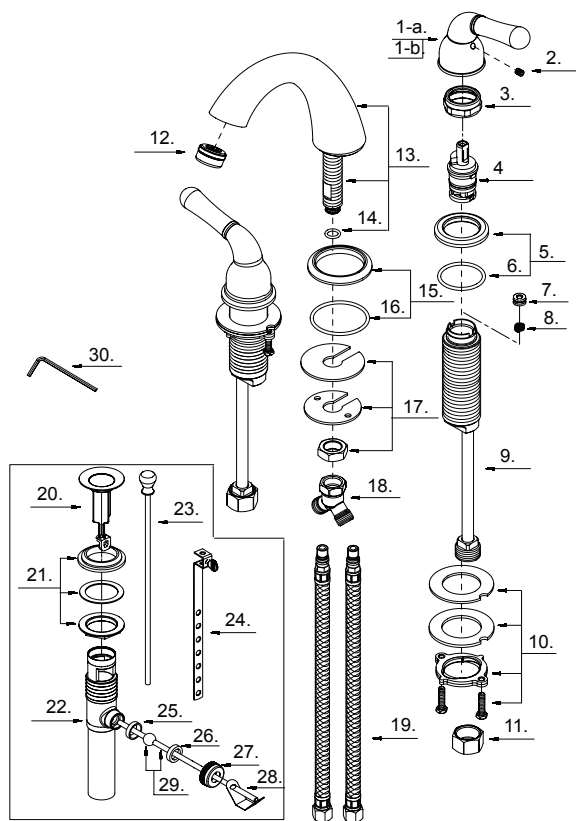

Lavatory Faucet Two Handle Widespread

PF5205

PF5205CP

Parts for CP/BN/RB

No.	Part Name	Part No.
1-a	Metal handle - cold	A662507C
1-b	Metal handle - hot	A662507H
2	Screw (M5 * 6 mm L)	A008103
3	Retainer nut	A016002
4	Washerless cartridge	A507006N
5	Handle trim ring	A667640
6	O-ring (Φ 1-3/8" po ID * Φ 1-9/16" OD)	A048054
7	Seat	A101000N
8	Spring	A005000
9	Handle valve body	A061404N
10	Mounting hardware	A603171
11	Coupling nut	A009016
12	Aerator	A500013N
13	Spout assembly	A666165N
14	Spout assembly (Φ 3/8" po ID * Φ 1/2" OD)	A004026N
15	Spout trim ring	A667621
16	O-ring (Φ 1-3/4" ID * Φ 1-15/16" OD)	A004045
17	Mounting hardware	A603233
18	"Y" adaptor	A015004N
19	Supply Hose	A105093N
20	Pop-up plunger assembly	A663121
21	Washer and nut	A663122
22	Pop-up body	A605222
23	Lift-rod	A025116
24	Lift-rod strap	A663521
25	Washer (inner)	A200109
26	Washer (outer)	A200009
27	Ball nut	A009063
28	Spring clip	A120030
29	Ball rod (8-1/2" L)	A026005
30	Hex wrench (H2.5 * 19 mm L * 53 mm L)	A031000

Warranty and Codes

Please call (888) 328-2383 for parts, service, and warranty. This product comes complete with installation, operating, care and maintenance instructions. All PROFLO faucets carry a limited warranty. This product meets ANSI: A112.18.1M.