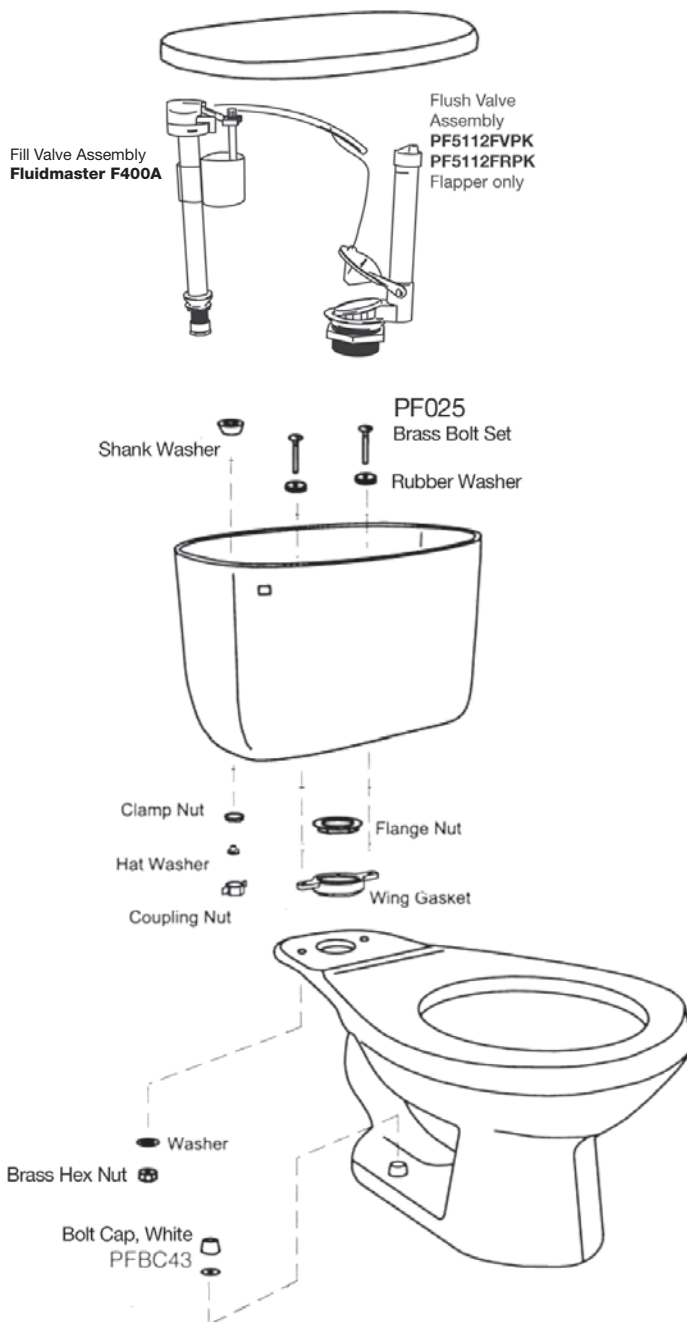

1.6 gpf Closet Tank

PF3312WH
Shown with PF1201WH
elongated bowl

LIN100955 - White
PF140956PK - Biscuit

Warranty and Codes

This product comes complete with installation, operating, care and maintenance instructions. All PROFLO fixtures carry a 1- year limited warranty. This product meets ANSI: A112.18.1M.