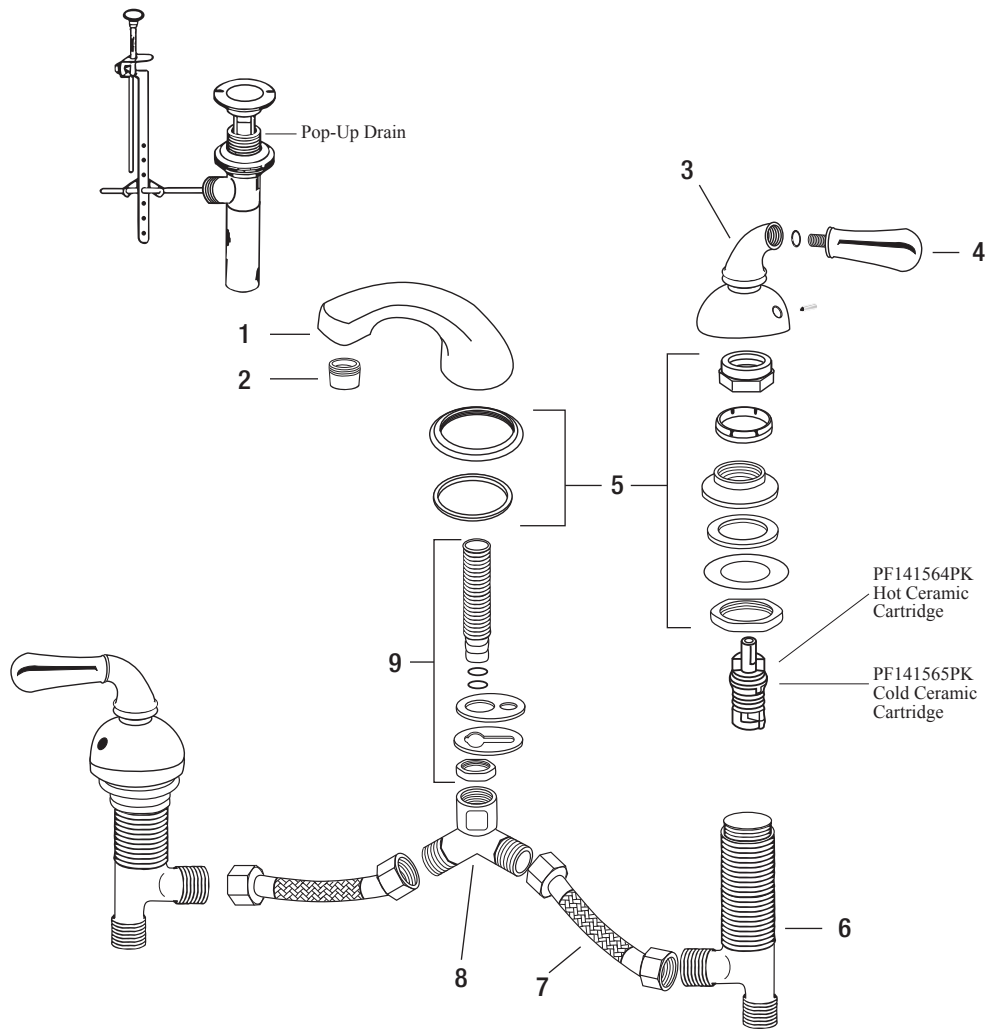

Parts Breakdown  
**Two Handle Wide Spread  
 Lavatory Faucet**

PF1112MBN

PF1112MBN

**Warranty and Codes**

This product comes complete with installation, operating, care and maintenance instructions. This PROFLO faucet carries a 1-year limited warranty. This product meets ANSI: A112.18.1M.