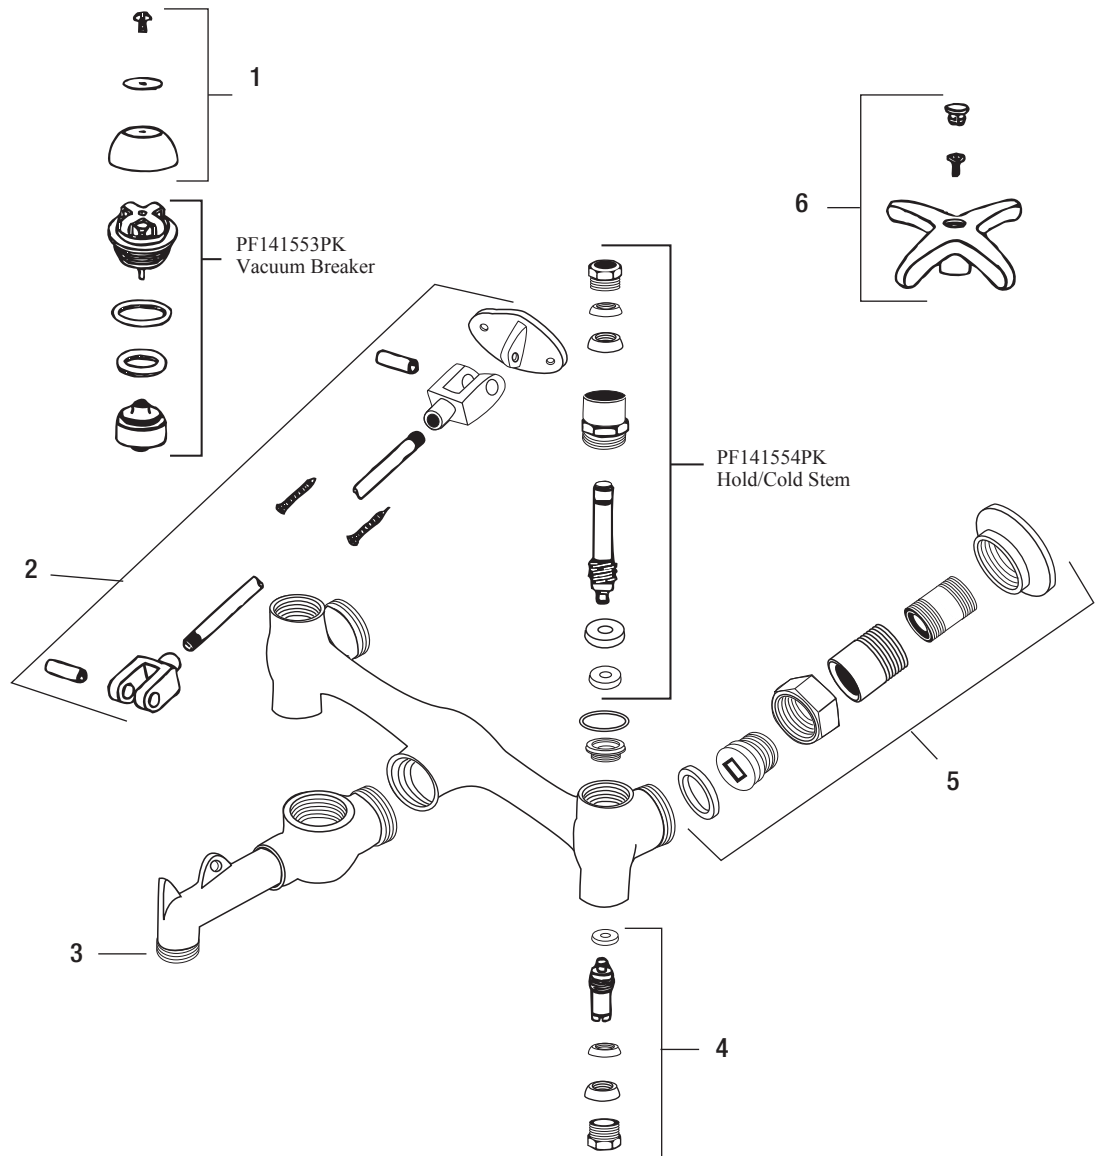

Parts Breakdown
**Utility Service
Sink Faucet**

PF1118

PF1118

Warranty and Codes

This product comes complete with installation, operating, care and maintenance instructions. All PROFLO faucets carry a 1- year limited warranty. This product meets ANSI: A112.18.1M.