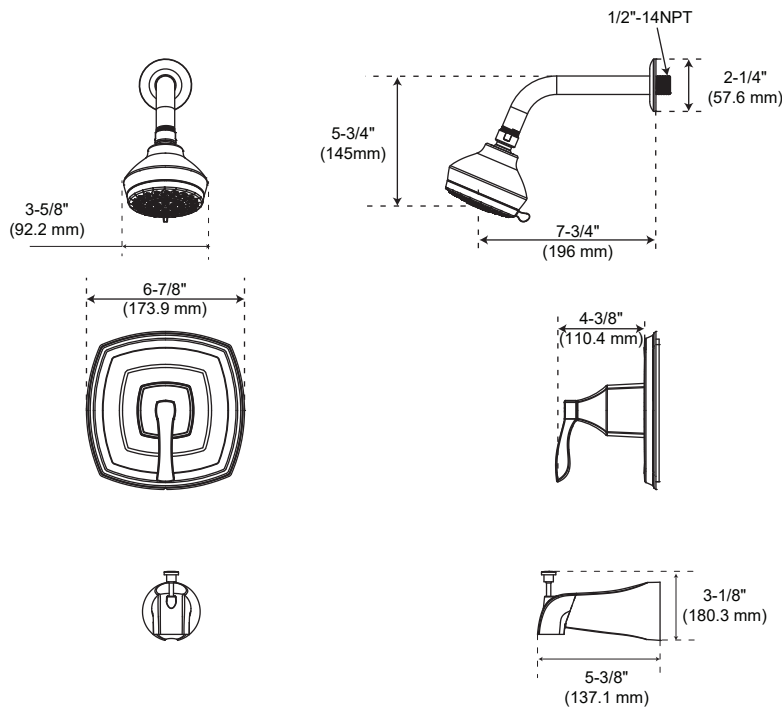

Specifications

PF2930G CASSADORE SINGLE HANDLE TUB & SHOWER TRIM

Product Features

- Metal lever handle
- Metal shower arm and flange
- 6 function showerhead with easy-clean rubber nozzles (spray, massage, spray+massage, aerated, spray+aerated, trickle)
- Slip-fit spout for 1/2" copper pipe
- Max. flow rate 1.8 gpm (6.8 L/min) at 80 psi
- Required valve - ACCUFIT PF4001 series
- Extension kit available - ACF4001EXT
- Meets ASME A112.18.1
- cUPC/IAPMO listed
- WaterSense Certified

PF2930GCP

Model Numbers:

- PF2930GCP Chrome
- PF2930GZBN Brushed nickel

Product Specifications

* All measurements are nominal. Please verify before actual installation.

Warranty and Codes

This product comes complete with installation, operating, care and maintenance instructions. This PROFLO faucet carries a limited lifetime warranty when installed in residential applications. The warranty is five years in commercial applications. This product meets ASME: A112.18.1.