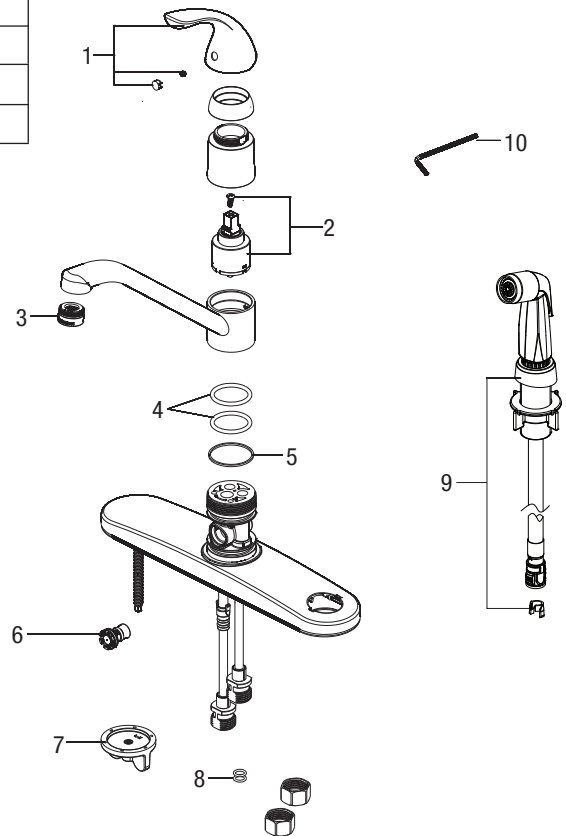

Warranty and Codes

This product comes complete with installation, operating, care and maintenance instructions. This PROFLO faucet carries a limited lifetime warranty when installed in residential applications. The warranty is five years in commercial applications. Certified to ASME A112.18.1.

*Compliant with lead content requirements of California AB1953