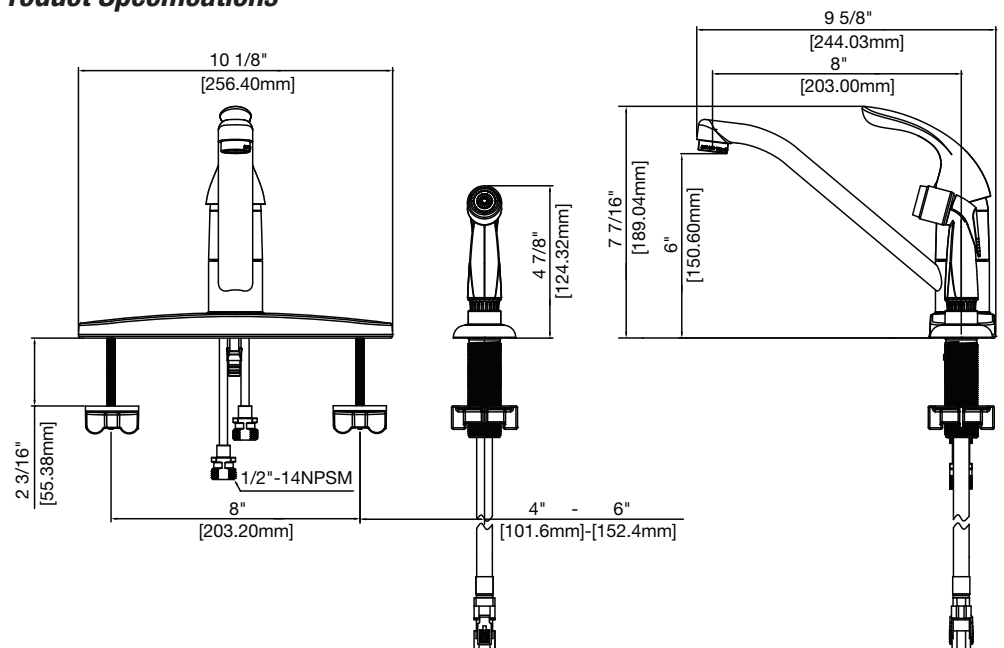

Product Specifications

Warranty and Codes

This product comes complete with installation, operating, care and maintenance instructions. This PROFLO faucet carries a limited lifetime warranty when installed in residential applications. The warranty is five years in commercial applications.

*Compliant with lead content requirements of California AB 1953.