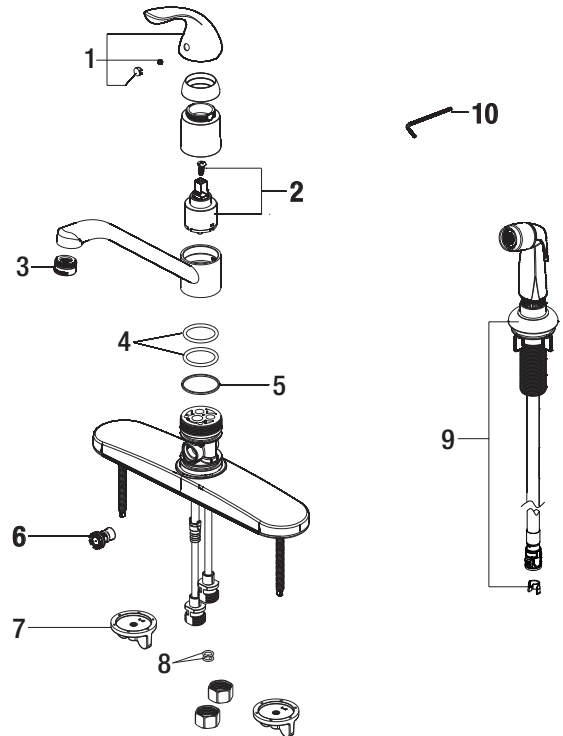

PFXC3117

Single Handle Kitchen Faucet With Side Spray

Model Numbers

PFXC3117CP Chrome

No.	Item	Part Number	Material Type
1	Handle	OBPF713060*	Zinc alloy
2	Cartridge	OBPF220094	Ceramic
3	Aerator	OBPF530094*	Brass
4	O-ring	OBPF60032 (set of 2)	Rubber
5	Washer	OBPF64070	POM
6	Diverter	OBPF70037A	POM
7	Mounting Nut	OBPF156109	Plastic
8	O-ring	OBPF60002	Rubber
9	Side Spray	OBPF636104A*	Plastic
10	2.5mm Hex allen wrench	OBPF1RP70221	Steel

PFXC3117CP

Warranty and Codes

This product comes complete with installation, operating, care and maintenance instructions. This PROFLO faucet carries a limited lifetime warranty when installed in residential applications. The warranty is five years in commercial applications. Certified to ASME A112.18.1. *Compliant with lead content requirements of California AB1953