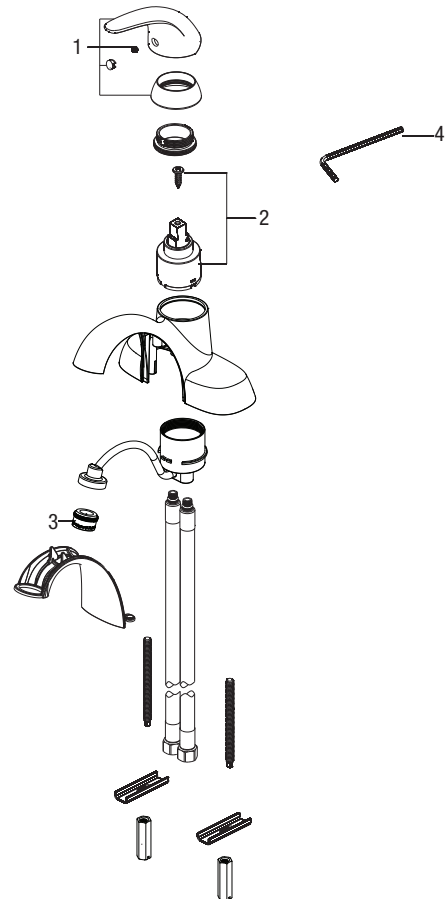

Warranty and Codes

This product comes complete with installation, operating, care and maintenance instructions. This PROFLO faucet carries a limited lifetime warranty when installed in residential applications. The warranty is five years in commercial applications. Certified to ASME A112.18.1.

*Compliant with lead content requirements of California AB1953

NSF/ANSI/CAN372
NSF/ANSI/CAN 61-9 Qs1