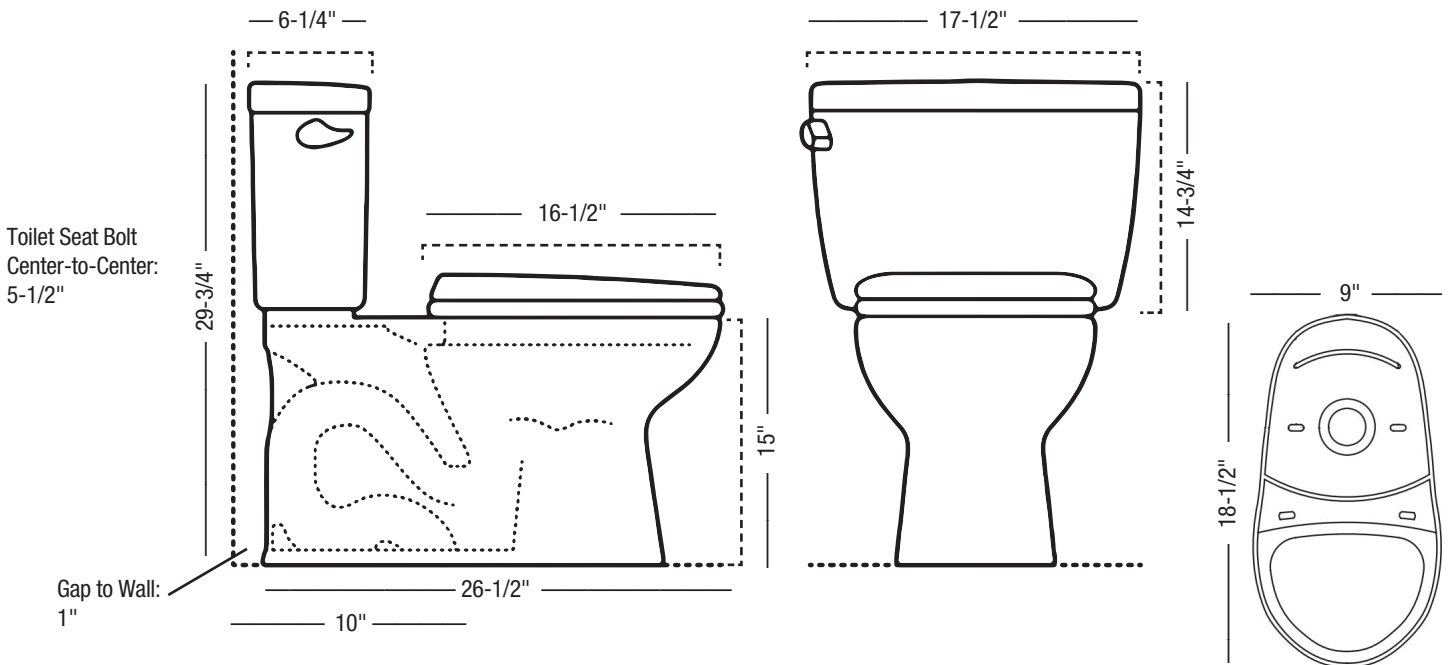

Specifications

PFJRC010MWH – Jerritt Series

Two-Piece Round-Front Toilet

Product Features

- Flow Rate: 1.6 GPF (6.06 LPF)
- Bowl Shape: Round-Front
- Bowl Height: 15"
- Rough In: 10"
- Flush Lever Color: Color match
- Flush Lever Location: Left
- Flush Valve Size: 2"
- Trapway Size: 2"
- Flush Type: Gravity
- Finish/Color: White
- Bowl Model Number: PF1400TWH
- Tank Model Number: PF5110WHM
- Seat Included: No