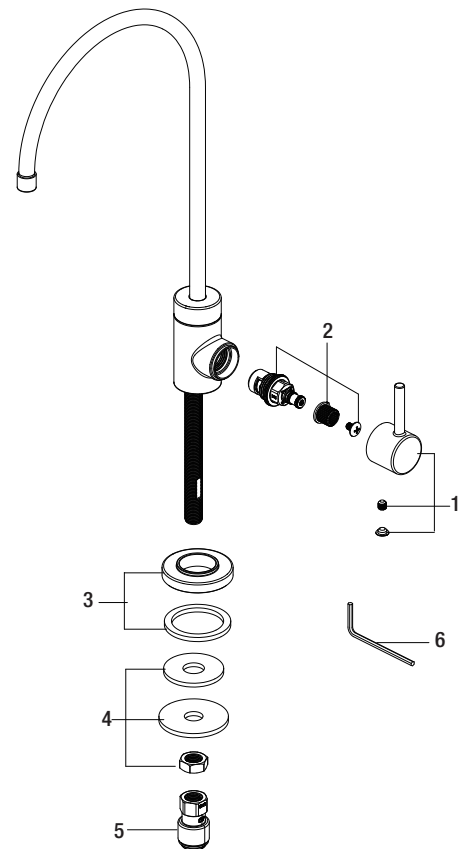

PFX122CP

Warranty and Codes

This product comes complete with installation, operating, care and maintenance instructions. This PROFLO faucet carries a limited lifetime warranty when installed in residential applications. The warranty is five years in commercial applications. This product meets: ASME A112.1 8.1.

PROFLO.COM