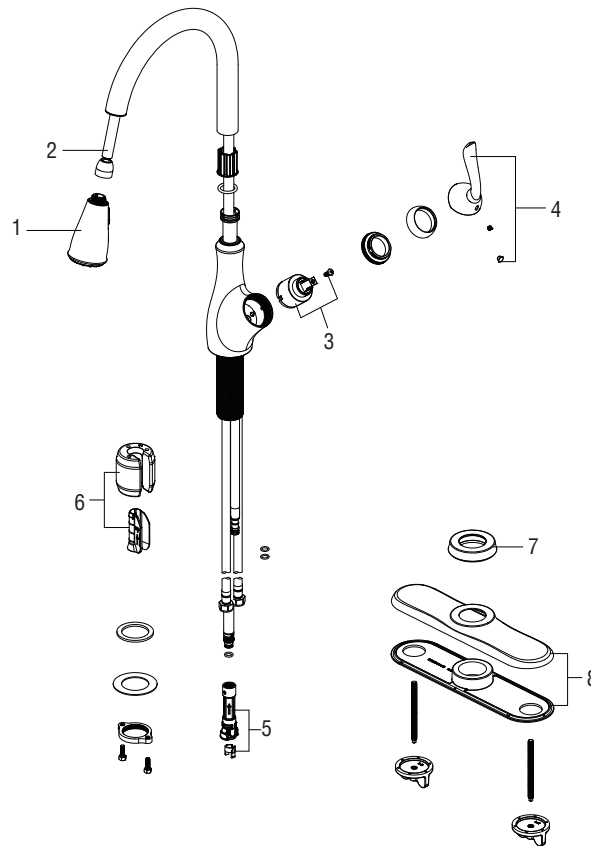

Parts Breakdown

**PFXC9512**

**SINGLE HANDLE KITCHEN FAUCET**

**Roystone Series**

**PFXC9512CP**

**Model Numbers**

PFXC9512CP Chrome  
PFXC9512BN Brushed Nickel

**\* Specify Finish**

No.	Item	Part Number
1	Sprayhead	OBPF6F38009*
2	Hose	OBPF8F70008
3	Cartridge & Screw	OBPF2RP20094
4	Handle	OBPF7F13037*
5	Quick Connector	OBPF670443
6	Weight	OBPF1F70022
7	Flange	OBPF180463*
8	Escutcheon	OBPF1F80029*

**Warranty and Codes**

This product comes complete with installation, operating, care and maintenance instructions. This PROFLO faucet carries a limited lifetime warranty when installed in residential applications. The warranty is five years in commercial applications. This product meets: ASME A112.18.1.