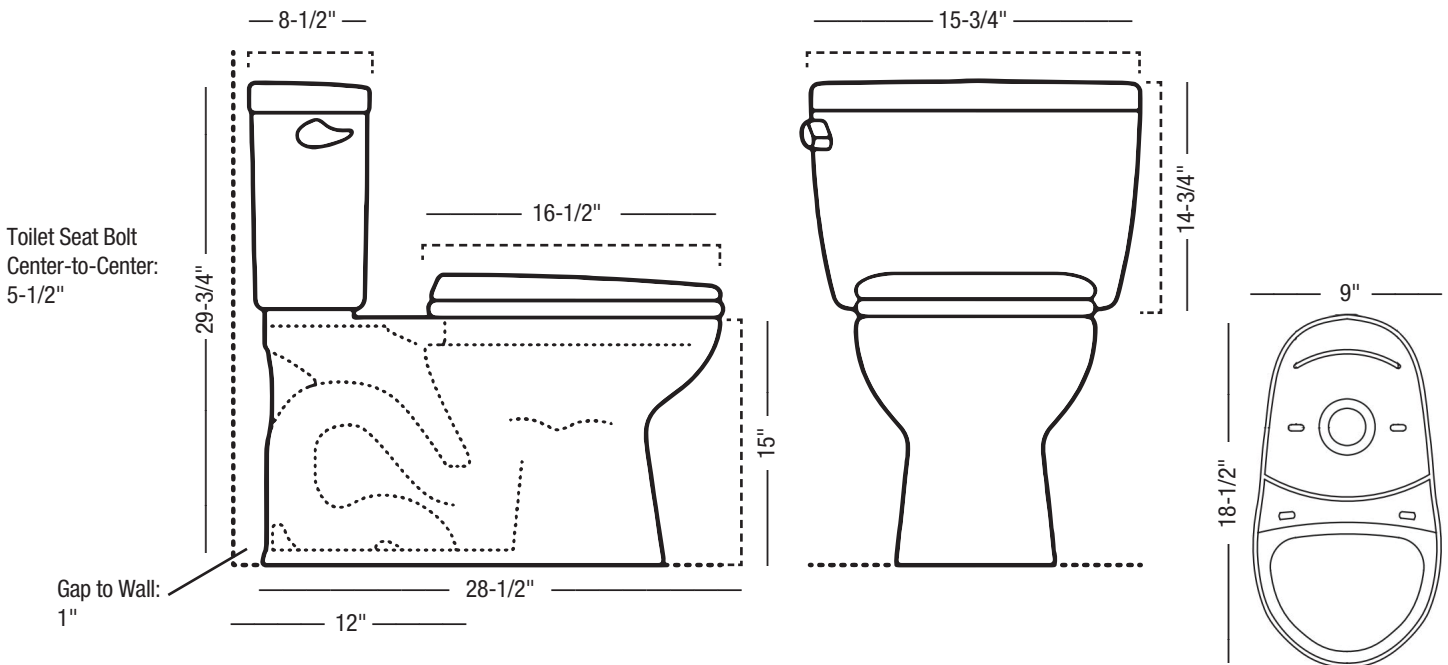

Specifications

PFJRC012MWH – Jerritt Series

Two-Piece Round-Front Toilet

Product Features

- Flow Rate: 1.6 GPF (6.06 LPF)
- Bowl Shape: Round-Front
- Bowl Height: 15"
- Rough In: 12"
- Flush Lever Color: Color match
- Flush Lever Location: Left
- Flush Valve Size: 2"
- Trapway Size: 2"
- Flush Type: Gravity
- Finish/Color: White
- Bowl Model Number: PF1400TWH
- Tank Model Number: PF5112WHM
- Seat Included: No