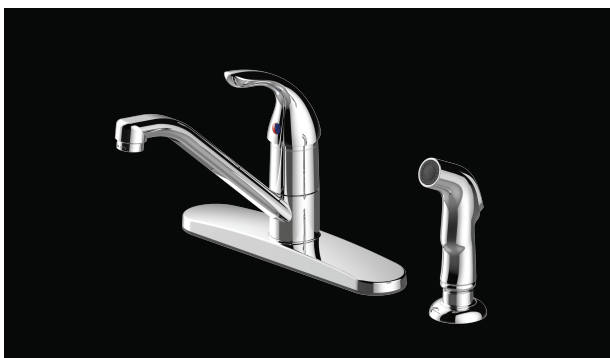

Parts Breakdown

Single Handle Kitchen Faucet With Side Spray

PFXCM1M207

PFXCM1M207

Model Numbers

PFXCM1M207 Chrome

PFXCM1M207BN Brushed Nickel

* Specify Finish

| No. | Item | Part Number |
|-----|------------------------|-------------|
| 1 | Handle | RP13060* |
| 2 | Set Screw | RP50002 |
| 3 | Index | RP10006 |
| 4 | Cap | RP80004* |
| 5 | Screw | RP50015 |
| 6 | Cartridge | PF3357061 |
| 7 | Aerator | RP30261* |
| 8 | O-ring | RP60032 |
| 9 | Washer | RP64070 |
| 10 | Diverter | RP70037 |
| 11 | Bolt | RP50071 |
| 12 | Mounting Nut | RP56109 |
| 13 | Block | RP70421 |
| 14 | O-ring | RP60002 |
| 15 | 2.5mm Hex Allen Wrench | RP70221 |
| 16 | Side Spray | RP36101* |