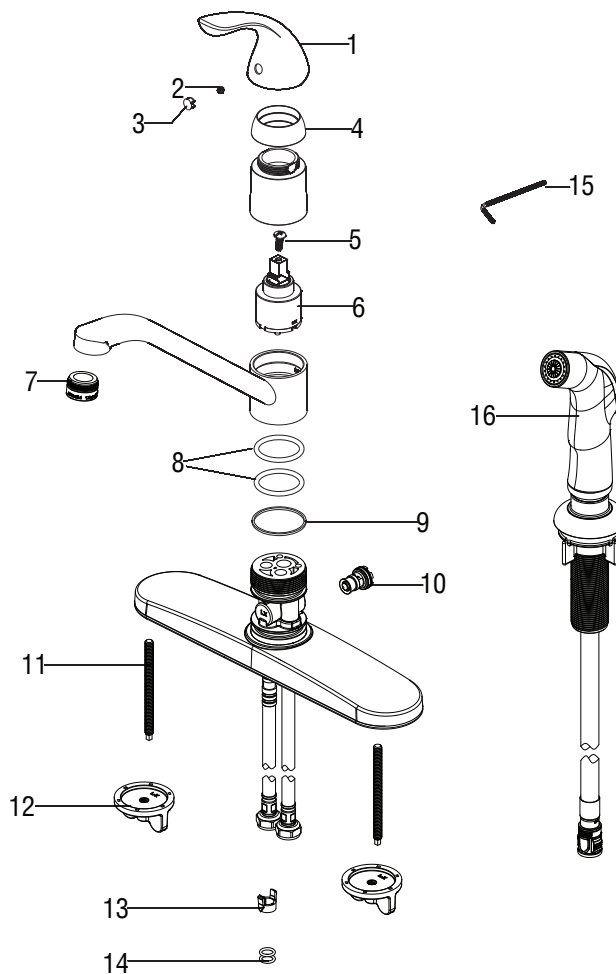

Parts Breakdown

Single Handle Kitchen Faucet With Side Spray

PFXCM1M207

PFXCM1M207

Model Numbers

PFXCM1M207 Chrome

PFXCM1M207BN Brushed Nickel

* Specify Finish

| No. | Item | Part Number |
|-----|------------------------|-------------|
| 1 | Handle | RP13060* |
| 2 | Set Screw | RP50002 |
| 3 | Index | RP10006 |
| 4 | Cap | RP80004* |
| 5 | Screw | RP50015 |
| 6 | Cartridge | PF3357061 |
| 7 | Aerator | RP30261* |
| 8 | O-ring | RP60032 |
| 9 | Washer | RP64070 |
| 10 | Diverter | RP70037 |
| 11 | Bolt | RP50071 |
| 12 | Mounting Nut | RP56109 |
| 13 | Block | RP70421 |
| 14 | O-ring | RP60002 |
| 15 | 2.5mm Hex Allen Wrench | RP70221 |
| 16 | Side Spray | RP36101* |