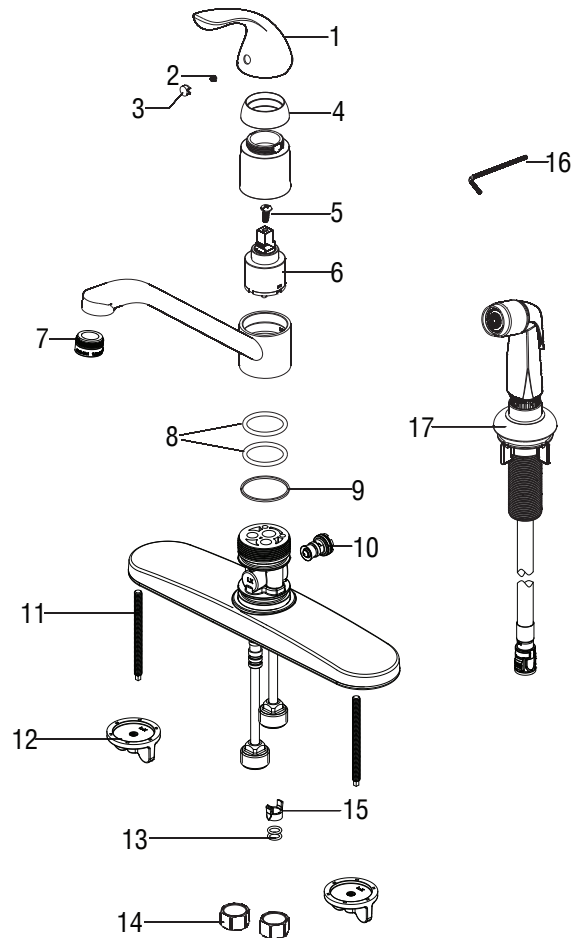

## Parts Breakdown

# Single Handle Kitchen Faucet With Side Spray

PFXCM1M205

PFXCM1M205

### \* Specify Finish

No.	Item	Part Number
1	Handle	RP13060*
2	Set Screw	RP50002
3	Index	RP10006
4	Cap	RP80004*
5	Screw	RP50015
6	Cartridge	PF3357061
7	Aerator	RP30261*
8	O-ring	RP60032
9	Washer	RP64070
10	Diverter	RP70037
11	Bolt	RP50071
12	Mounting Nut	RP56109
13	O-ring	RP60002
14	Coupling Nut	RP56002
15	Block	RP70421
16	2.5mm Hex Allen Wrench	RP70221

17	Side Spray	RP36100
----	------------	---------