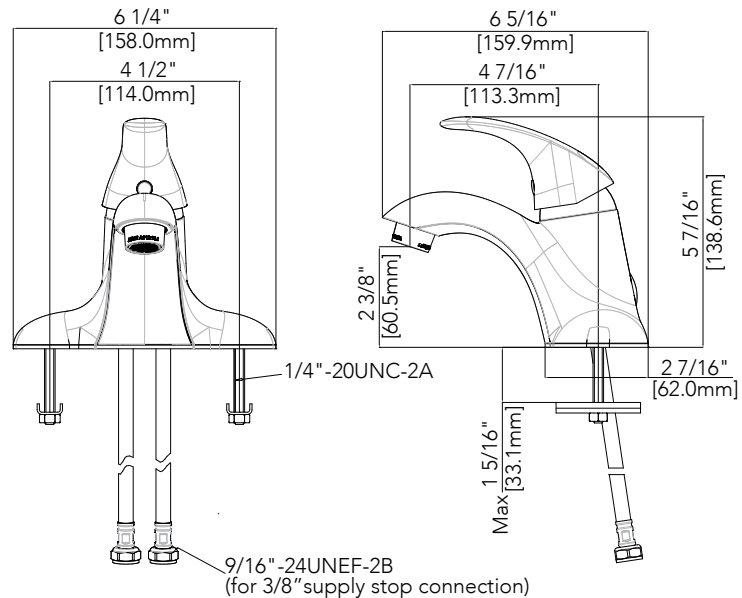

PFWSCM1M104

PROFLO[®]

Single Handle Lavatory Faucet

Product Features

- Ceramic disc cartridge
- Metal handle
- Neoperl aerator
- 3-hole 4" on-center installation
- Flow rate: 1.2 GPM at 60 PSI
- ADA compliant
- cUPC/IAPMO listed
- WaterSense certified
- Neoperl hose

PFWSCM1M104

Model Numbers

PFWSCM1M104 Polished Chrome
PFWSCM1M104BN Brushed Nickel

Product Specifications

Available Parts

PF3357061 Cartridge

Warranty and Codes

This product comes complete with installation, operating, care and maintenance instructions. This PROFLO faucet carries a limited lifetime warranty when installed in residential applications. The warranty is five years in commercial applications. This product meets ASME: A112.18.1.